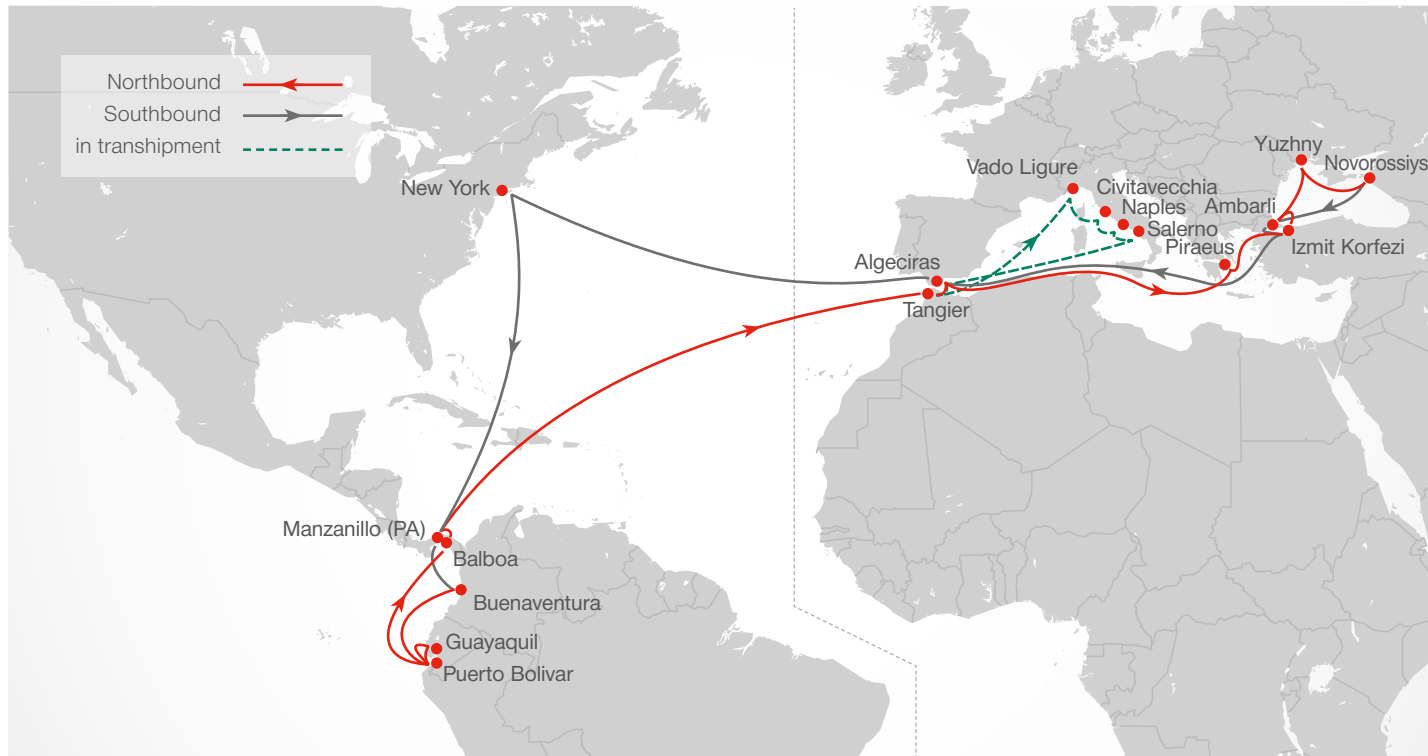

SPAIN / Algeciras

APM Terminals Algeciras
Muelle Juan Carlos I
12011 - Algeciras,
Spain

SPAIN / Barcelona

Best (Terminal Catalunya)
Av./Ports D'america S/N
El Prat De Llobregat 08020

SPAIN / Valencia

Noatum Container Terminal Valencia
Muelle Principe Felipe S/N
Valencia 46024

USA / Houston

Barbours Cut Container Terminal
Port of Houston Authority
1819 Barbours Cut Blvd.
Laporte, TX 77571

USA / New Orleans

Napolean Avenue Terminal
Ports America Inc.
5901 Terminal Road
New Orleans, LA 70115

NORTHBOUND SERVICE HIGHLIGHTS

- Direct sailings from Ecuador to Eastern Europe and Western Asia
- Dedicated Feeder to Italy and main Western Europe ports through Tangier

SOUTHBOUND SERVICE HIGHLIGHTS

- Best in class all water product from East Mediterranean and Black Sea to the Caribbean basin and the important South America West Coast market Ecuador with best transit times in the market
- Extensive network connections via hub ports Manzanillo and Balboa to Central America, West Coast South America, Caribbean, North America West Coast and Oceania, including various transshipment connection possibilities from West Mediterranean ports via Algeciras

*in transhipment via Tangier

MEDITERRANEAN – CARIBBEAN / SOUTH AMERICA WEST COAST

[transit time in days]

TO \ FROM	SOUTHBOUND						
	New York	Manzanillo (PA)	Buenaventura	Puerto Bolivar	Guayaquil	Balboa	
Yuzhny	Mon	25	31	33	36	38	43
Novorossiysk	Wed	24	30	32	35	37	42
Ambarli Port	Sun	20	26	28	31	33	38
Izmit Korfezi	Mon	19	25	27	30	32	37
Vado Ligure**	Sun	20	26	28	31	33	38
Civitavecchia**	Tue	18	24	26	29	31	36
Naples**	Wed	17	23	25	28	30	35
Salerno**	Thu	16	22	24	27	29	34
Algeciras	Tue	11	17	19	22	24	29