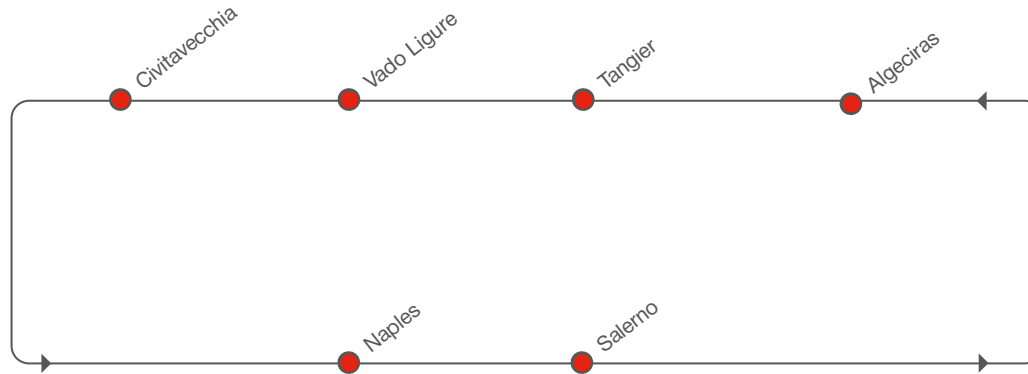

PORT ROTATION

RECEIVING / DELIVERY ADDRESSES

ITALY / Civitavecchia

Civitavecchia Fruit & Forest Terminal
Banchina 24/25
00053 Civitavecchia, Italy

ITALY / Naples

Terminal Flavio Gioia SpA
Calata Vittorio Veneto - 80133 Napoli

ITALY / Salerno

Salerno Container Terminal - Sct
Via Camillo Sorgente 98
84125 Salerno, Italy

ITALY / Vado Ligure

Reefer Terminal Spa
Banchina Raffaello Orsero
Porto Vado - Bergeggi (SV) 17028

MOROCCO / Tangier

Tanger MED 2
Bp216 Route De Fnideq
Commune Anjra Route De Fenideq
Tanger 94125

SPAIN / Algeciras

APM Terminals Algeciras
Muelle Juan Carlos I
12011 - Algeciras, Spain