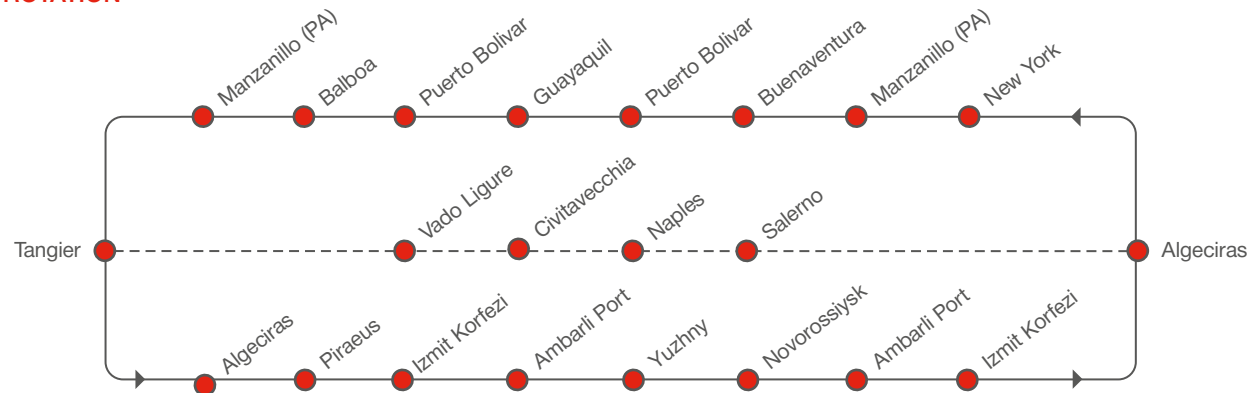

*in transhipment via Tangier

MEDITERRANEAN – CARIBBEAN / SOUTH AMERICA WEST COAST

[transit time in days]

TO \ FROM	SOUTHBOUND						
	New York	Manzanillo (PA)	Buenaventura	Puerto Bolivar	Guayaquil	Balboa	
Yuzhny	Mon	25	31	33	36	38	43
Novorossiysk	Wed	24	30	32	35	37	42
Ambarli Port	Sun	20	26	28	31	33	38
Izmit Korfezi	Mon	19	25	27	30	32	37
Vado Ligure**	Sun	20	26	28	31	33	38
Civitavecchia**	Tue	18	24	26	29	31	36
Naples**	Wed	17	23	25	28	30	35
Salerno**	Thu	16	22	24	27	29	34
Algeciras	Tue	11	17	19	22	24	29

**in transhipment via Algeciras

PORT ROTATION

RECEIVING / DELIVERY ADDRESSES

COLOMBIA / Buenaventura

SP Terminal de Contenedores de Buenaventura, "TCBUEN S.A."
Carrera 28A # 7 - 152
Buenaventura, Colombia

APM TERMINAL - BERTH 88 E425
5080 McLester St, Elizabeth,
NJ 07201
USA

Italy Feeder

SOUTHBOUND SERVICE HIGHLIGHTS

- Completely Stand alone, tailor-made and most reliable Italian feeder service in the market to serve the wide spread ocean network of the Hamburg Süd
- Extensive network connections via Algeciras

ITALY / Salerno

Salerno Container Terminal - Sct
Via Camillo Sorgente 98
84125 Salerno, Italy

ITALY / Vado Ligure

Reefer Terminal Spa
Banchina Raffaello Orsero
Porto Vado - Bergeggi (SV) 17028

MOROCCO / Tangier