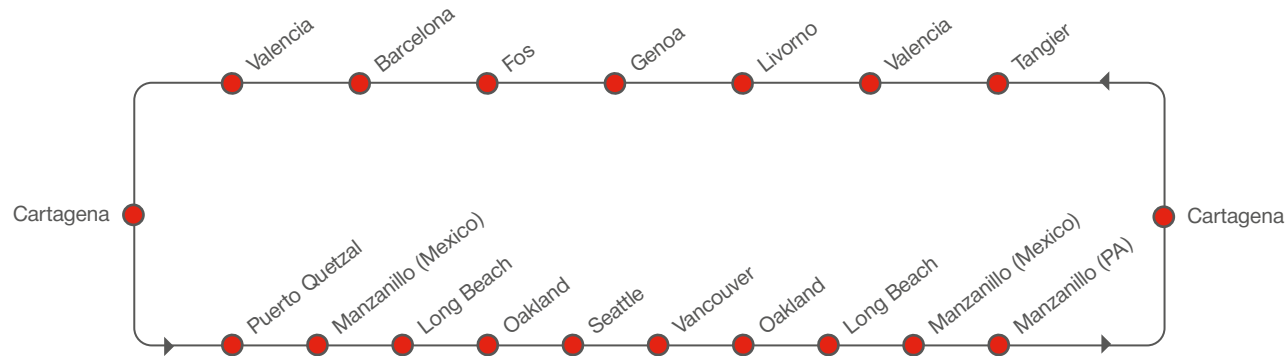

PORT ROTATION

RECEIVING / DELIVERY ADDRESSES

CANADA / Vancouver, B.C.

Fraser Surrey Dock
11060 Elevator Road
Surrey, V3V 2R7 BC

COLOMBIA / Cartagena

Terminal de Contenedores de
Cartagena S.A. (CONTECAR)
Mamonal Km. 1
Cartagena de Indias
D.T.H. y C., Colombia

FRANCE / Fos

Seayard
Terminal A Conteneurs
Darce 2, Mole Graveleau
Port Saint Louis
Fos-Sur-Mer 13516

GUATEMALA / Puerto Quetzal

Terminal de Contenedores Quetzal
Zona 1 KM 102.37 Autopista San
Jose, Escuintla
Guatemala

ITALY / Genoa

Spinelli S.R.L. Genoa Port Terminal
Calata Ignazio Inglese
Palazzo Ufficine
16149 Genoa (GE)
Italy

ITALY / Livorno

Terminal Darsena Toscana
Porto Industriale, 57125 Livorno, Italy

MEXICO / Manzanillo

SSA Mexico
Carretera Manzanillo-Santiago S/N
Terminal Especializada
de Contenedores
Manzanillo, Colima, Mexico 28200

MOROCCO / Tangier

Eurogate Tanger S.A.
Zone Franche de Ksar Al Majaz,
Quad R'mel, Commune Anjra,
Route Fnideq
90000 Tangier / Morocco

PANAMA / Manzanillo

Manzanillo International Terminal
Coco Solo Sur, Moulten Avenue
Colon, Republic of Panama
Colon Free Zone
P.O. Box 0302-00239

SPAIN / Barcelona

TCB – Terminal de Contenedors de
Barcelona, S.L.
CTRA. de Circumval
Lacio, Tramo 4.º, Moll Sud,
Edifici T.C.B.
Port de Barcelona
E - 08039 Barcelona
Espana

SPAIN / Valencia

Terminal de Contenedores Valencia
Muelle de Levante, s/n
46024 Valencia, Spain

USA / Long Beach

SSA Terminals
700 Pier A Plaza
Long Beach CA 90813
(562) 491 4000

USA / Oakland

Oakland International Container Terminal
1717 Middle Harbor Rd.
Oakland, CA 94607
USA

USA / Seattle

SSA Terminals – Terminal 18
2400-2900 11th Avenue, S.W.
Seattle, Washington 98134
FIRMS Code: X117