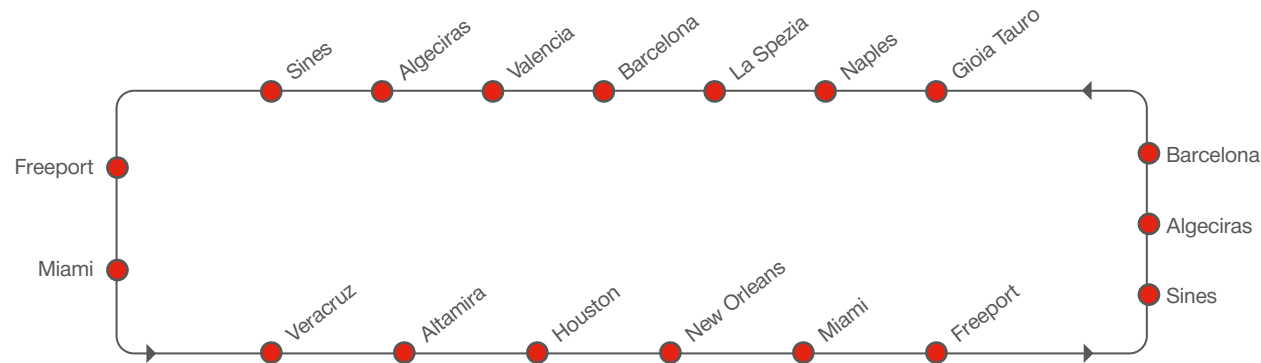

PORT ROTATION

RECEIVING / DELIVERY ADDRESSES

ITALY / Gioia Tauro

Medcenter Container Terminal Mct
Area Porto Terminal Contenitori
Gioia Tauro 89013

ITALY / La Spezia

LSCT - La Spezia Container Terminal
Viale San Bartolomeo 20
19126 La Spezia

ITALY / Naples

CO.NA.TE.CO S.p.A.
Zona Granili - Interno Porto
80133 Napoli

MEXICO / Altamira

Altamira Terminal Portuaria S.A.
Terminal de Usos Múltiples 1
Puerto Industrial de Altamira
Altamira, Tamaulipas. MX 896001

MEXICO / Veracruz

ICAVE Container Terminal
Internacional de Contenedores
Asociados de Veracruz, S.A. de C.V.
Interior del Recinto Portuario Zona II
Veracruz, Mexico

PORTUGAL / Sines

Sines Terminal Portugal
Terminal De Contentores De Sines
Apartado 195
Sines 7520-903

SPAIN / Algeciras

APM Terminals Algeciras
Muelle Juan Carlos I
12011 - Algeciras,
Spain

SPAIN / Barcelona

Best (Terminal Catalunya)
Av./Ports D'america S/N
El Prat De Llobregat 08020

SPAIN / Valencia

Noatum Container Terminal Valencia
Muelle Principe Felipe S/N
Valencia 46024

USA / Houston

Barbours Cut Container Terminal
Port of Houston Authority
1819 Barbours Cut Blvd.
Laporte, TX 77571

USA / New Orleans

Napolean Avenue Terminal
Ports America Inc.
5901 Terminal Road
New Orleans, LA 70115