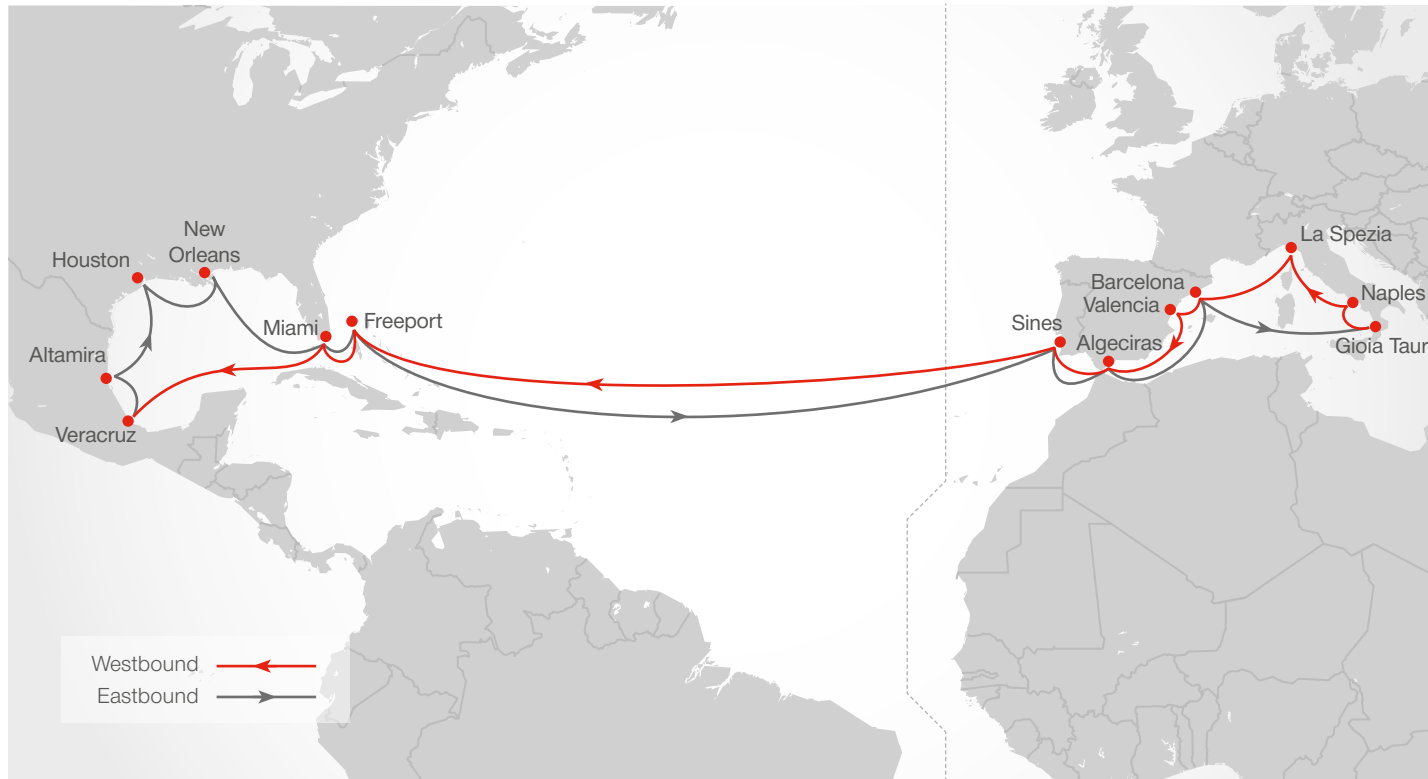

USA / Seattle

SSA Terminals – Terminal 18
2400-2900 11th Avenue, S.W.
Seattle, Washington 98134
FIRMS Code: X117

WESTBOUND SERVICE HIGHLIGHTS

- Weekly, direct service connecting Mediterranean with Gulf of Mexico, Houston, and New Orleans
- Best-in-class transit times to Mexico
- Extensive coverage of West Mediterranean ports, including East Mediterranean and Middle East via Hamburg Süd feeder network

EASTBOUND SERVICE HIGHLIGHTS

- Direct service connecting US Gulf and East Mexico to Mediterranean
- Weekly calls to Italy and Spain
- Direct calls to Veracruz and Altamira as well as Houston and New Orleans

WEST MEDITERRANEAN – NORTH AMERICA EAST COAST / MEXICO / US GULF
[transit time in days]

WESTBOUND

TO \ FROM		Freeport	Miami	Veracruz	Altamira	Houston	New Orleans
		Thu	Fri	Tue	Thu	Sat	Tue
Gioia Tauro	Thu	21	22	26	28	30	33
Naples	Sat	19	20	24	26	28	31
La Spezia	Wed	15	16	20	22	24	27
Barcelona	Thu	14	15	19	21	23	26
Valencia	Fri	13	14	18	20	22	25
Algeciras	Mon	10	11	15	17	19	22
Sines	Wed	8	9	13	15	17	20
Freeport	Fri	–	1	4	6	8	11
Miami	Sat	–	–	3	5	7	10

*in transhipment via Tangier

MEDITERRANEAN – CARIBBEAN / SOUTH AMERICA WEST COAST

[transit time in days]

TO \ FROM	SOUTHBOUND						
	New York	Manzanillo (PA)	Buenaventura	Puerto Bolivar	Guayaquil	Balboa	
Yuzhny	Mon	25	31	33	36	38	43
Novorossiysk	Wed	24	30	32	35	37	42
Ambarli Port	Sun	20	26	28	31	33	38
Izmit Korfezi	Mon	19	25	27	30	32	37
Vado Ligure**	Sun	20	26	28	31	33	38
Civitavecchia**	Tue	18	24	26	29	31	36
Naples**	Wed	17	23	25	28	30	35
Salerno**	Thu	16	22	24	27	29	34
Algeciras	Tue	11	17	19	22	24	29