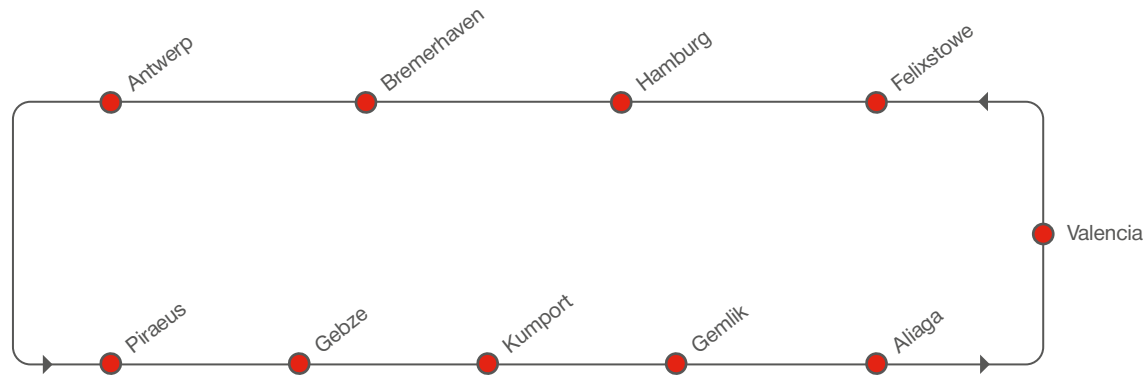

North Europe – Turkey | NETU

Starting January 2021

PORT ROTATION

RECEIVING / DELIVERY ADDRESSES

Please contact your local Hamburg Süd office