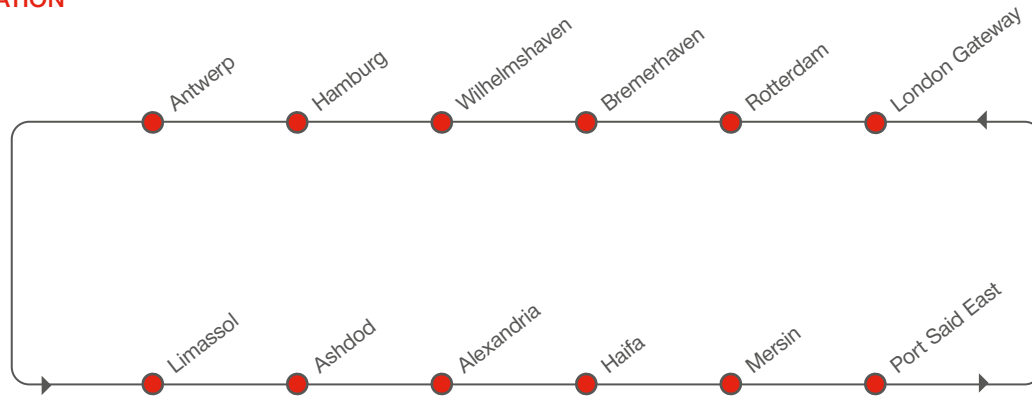

The Felixstowe Dock and
Railway Company (FDRC)
Trinity Terminal
Felixstowe

Starting January 2021

SOUTHBOUND SERVICE HIGHLIGHTS

- Best in class transit times from Antwerp to Limassol and Ashdod
- Transshipment options from Hamburg Süd service network via North Europe hub ports
- Access to Dekheila, Beirut and Lattakia via dedicated Hamburg Süd feeder network

SOUTHBOUND

SOUTH MEDITERRANEAN – NORTH EUROPE

[transit time in days]

TO \ FROM	London Gateway	Rotterdam	Bremerhaven	Wilhelmshaven	Hamburg	Antwerp
Limassol	22	23	26	27	29	31
Ashdod	20	21	24	26	27	29
Alexandria	17	19	22	23	24	27
Haifa	16	17	20	21	23	25
Mersin	13	14	17	19	20	22
Port Said East	9	11	14	15	17	19

NORTHBOUND

North Europe – East Mediterranean | NEEM

Starting January 2021

PORT ROTATION

RECEIVING / DELIVERY ADDRESSES

Please contact your local Hamburg Süd office

SOUTHBOUND SERVICE HIGHLIGHTS

- Direct, reliable connection between North Europe and Greece, Turkey, and Black Sea
- Optional Malta service with fastest lead time and two direct calls per week, including NESM service
- Connection to Turkey and Black Sea via key Malta hub in Hamburg Süd service network

NORTHBOUND SERVICE HIGHLIGHTS

- Coverage from Valencia to North Europe
- Connections via key Malta, Valencia and Tangier hubs to Hamburg Süd service network
- The only service offering direct Rotterdam calls from and to the Istanbul region