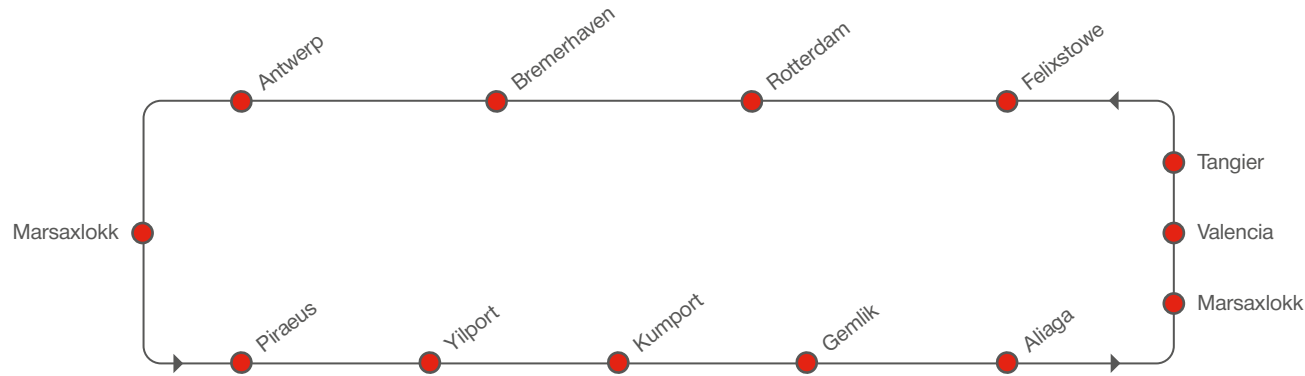

NORTHBOUND SERVICE HIGHLIGHTS

- Coverage from Valencia to North Europe
- Connections via key Malta, Valencia and Tangier hubs to Hamburg Süd service network
- The only service offering direct Rotterdam calls from and to the Istanbul region

SOUTHBOUND

TURKEY / SPAIN – NORTH EUROPE

[transit time in days]

TO \ FROM	NORTHBOUND				
	Felixstowe	Rotterdam	Bremerhaven	Antwerp	
Piraeus	Sat	17	20	22	25
Yilport	Mon	15	18	20	23
Kumpport	Tue	14	17	19	22
Gemlik	Wed	13	16	18	21
Aliaga	Sun	9	12	14	17
Marsaxlokk	Tue	7	10	12	15
Valencia	Thu	5	8	10	13
Tangier	Sat	3	6	8	11

NORTHBOUND

PORT ROTATION

RECEIVING / DELIVERY ADDRESSES

BELGIUM / Antwerp

PSA Noordzee Terminal
(Quays 901-913)
Scheldelaan 601
2040 Zandvliet
Belgium

MALTA / Marsaxlokk

Malta Freeport Terminal
Freeport Centre
Kalafrana
Marsaxlokk, BBG3011
Malta