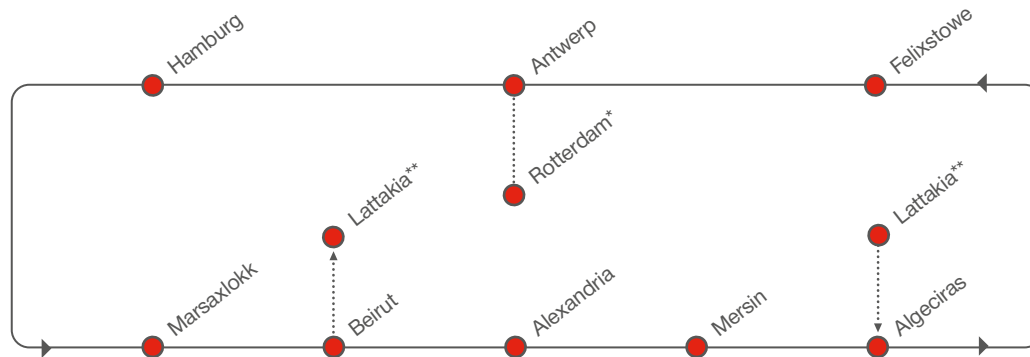

* via transhipment in Antwerp

** via transhipment in Beirut

SOUTHBOUND

SOUTH MEDITERRANEAN – NORTH EUROPE

[transit time in days]

TO \ FROM		NORTHBOUND				
		Algeciras	Felixstowe	Antwerp	Hamburg	Rotterdam**
Beirut	Sun	11	18	20	23	24
Alexandria	Wed	8	15	17	20	21
Mersin	Sat	6	13	15	18	19
Algeciras	Fri	–	6	8	11	12
Lattakia*	Sat	12	19	21	24	–

* via transhipment in Algeciras

** via transhipment in Antwerp

Terminating end of 2020

PORT ROTATION

* via transshipment in Antwerp
** via transshipment in Beirut (Import) and Algeciras (Export)

RECEIVING / DELIVERY ADDRESSES

TURKEY / Yilport

Yilport Konteyner Terminali ve Liman
İşletmeciliği Anonim Şirketi
Dilovası Organize Sanayi Bölgesi 1.Kısım
Göksu Caddesi No:18 41455 Kocaeli
Türkiye

GERMANY / Bremerhaven

North Sea Terminal Bremerhaven
Senator-Borttscheller-Strasse 14
D-27568 Bremerhaven

NORTHBOUND SERVICE HIGHLIGHTS

- Coverage from Valencia to North Europe
- Full coverage of all key Turkey ports
- Connections to non-direct ports via Bremerhaven

NORTH EUROPE – TURKEY / SPAIN

[transit time in days]