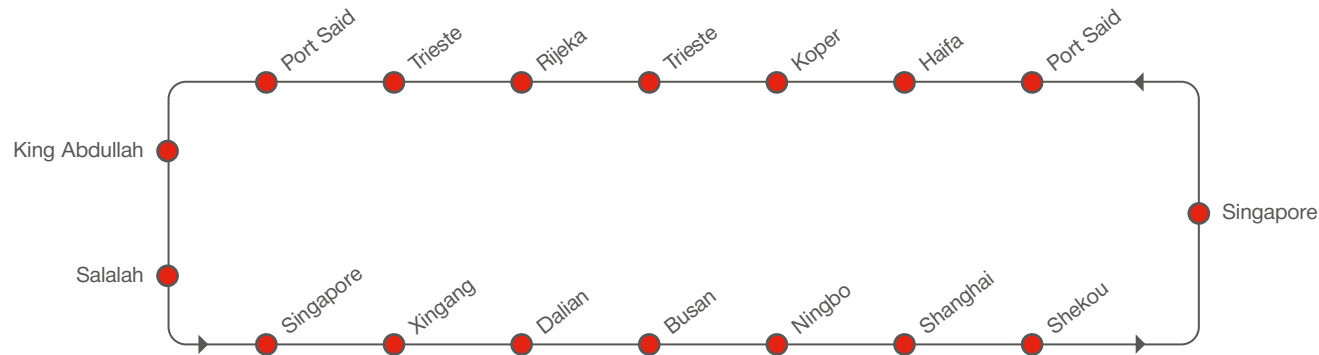

- Direct service from Adriatic ports
- Additional gateway from Central and Eastern Europe to Middle East and Asia
- Fast transit times to Southeast Asia via Singapore and to North China

ASIA – MEDITERRANEAN

WESTBOUND

MEDITERRANEAN – ASIA

[transit time in days]

TO \ FROM	King Abdullah		Salalah		Singapore		Xingang		Dalian		Busan		Ningbo		Shanghai		Shekou	
	Wed	Sun	Tue	Wed	Sat	Mon	Fri	Mon	Thu	Wed	Sun	Tue	Wed	Sat	Mon	Fri	Mon	Thu
Koper	Wed	13	17	26	34	37	40	43	46	49								
Rijeka	Sat	10	14	23	31	34	36	40	43	46								
Trieste	Tue	7	11	21	28	31	34	37	40	44								
Port Said	Mon	2	6	15	23	25	28	32	34	38								

EASTBOUND

PORT ROTATION

RECEIVING / DELIVERY ADDRESSES

CHINA / Dalian

Dalian Intern. Containers Terminal
Dayao Bay Cont. Terminal Phase 3
Xingang Development Zone
Dalian 116601 / Liaoning

CHINA / Ningbo

NBCT Ningbo Beilun
Int. Container Terminal
Beijixing Road, Beilun Port
Ningbo, China

ISRAEL / Haifa

Haifa Port Co.Ltd.
P.O. Box 33539
31334 Haifa
Israel

ITALY / Trieste

Trieste Marine Terminal TMT
Punto Franco Nuovo Molo VII
34123 Trieste TS
Italy

KOREA / Busan

Hanjin Newport
Sinhang-Ro, Jinhae-Gu 434
Changwon
Gyeongsangnamdo