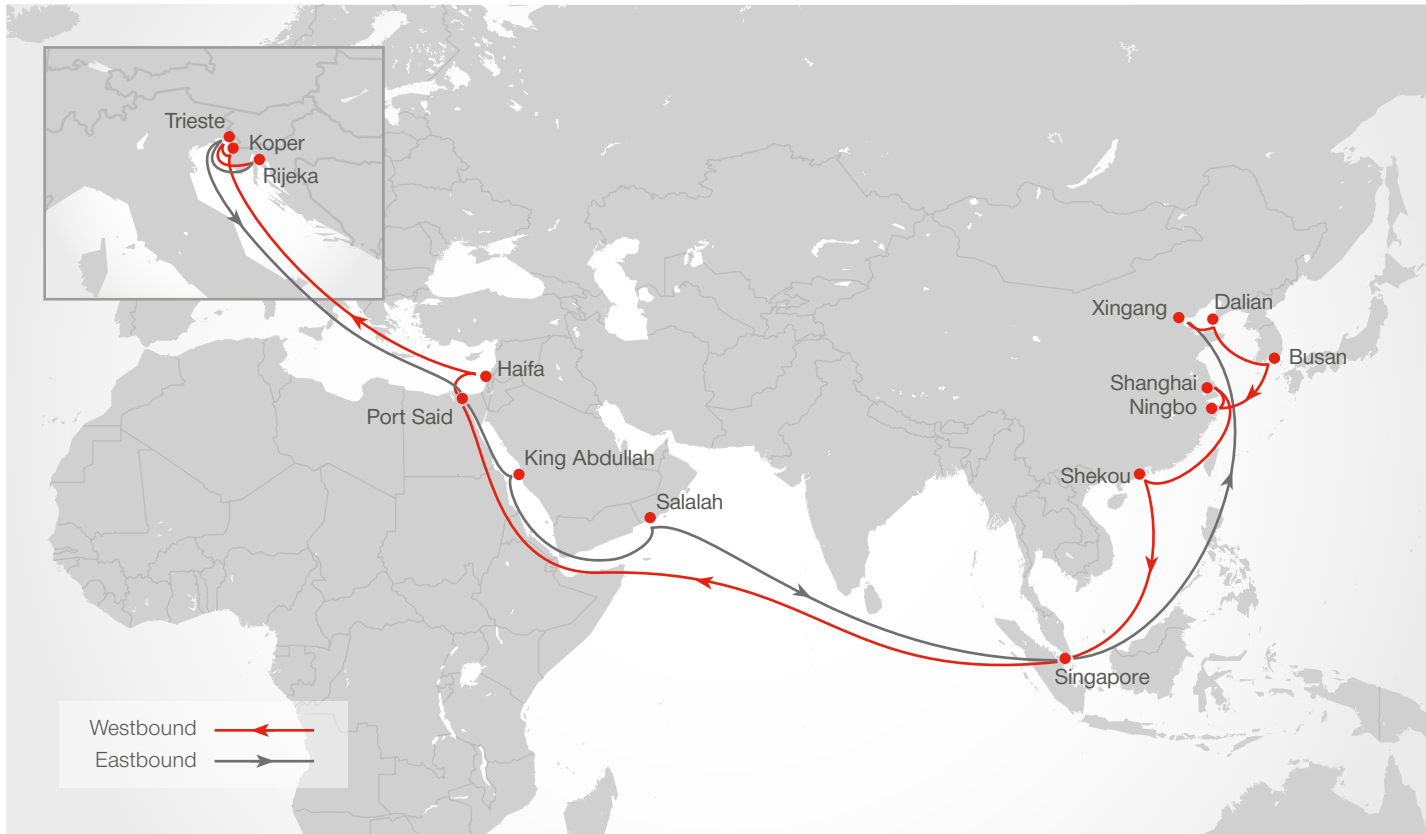

SINGAPORE / Singapore

PSA Corporation
Harbour Drive 33
#2 Pasir Panjang Terminal Building
Singapore 089055

TURKEY / Ambarli Istanbul

Marport Terminal - Ambarli
Marmara Mahallesi, Liman Cd.,
34524 Beylikdüzü/Istanbul,
Turkey

WESTBOUND SERVICE HIGHLIGHTS

- Unique product from Xingang and Dalian to Adriatic
- Fast Transit time from China to Adriatic
- Alternative gateway to Central and Eastern Europe

EASTBOUND SERVICE HIGHLIGHTS

- Direct service from Adriatic ports
- Additional gateway from Central and Eastern Europe to Middle East and Asia
- Fast transit times to Southeast Asia via Singapore and to North China

ASIA – MEDITERRANEAN

WESTBOUND

MEDITERRANEAN – ASIA

[transit time in days]

TO \ FROM	King Abdullah		Salalah		Singapore		Xingang		Dalian		Busan		Ningbo		Shanghai		Shekou	
	Wed	Sun	Tue	Wed	Sat	Mon	Fri	Mon	Thu	Wed	Sun	Tue	Wed	Sat	Mon	Fri	Mon	Thu
Koper	Wed	13	17	26	34	37	40	43	46	49								
Rijeka	Sat	10	14	23	31	34	36	40	43	46								
Trieste	Tue	7	11	21	28	31	34	37	40	44								
Port Said	Mon	2	6	15	23	25	28	32	34	38								