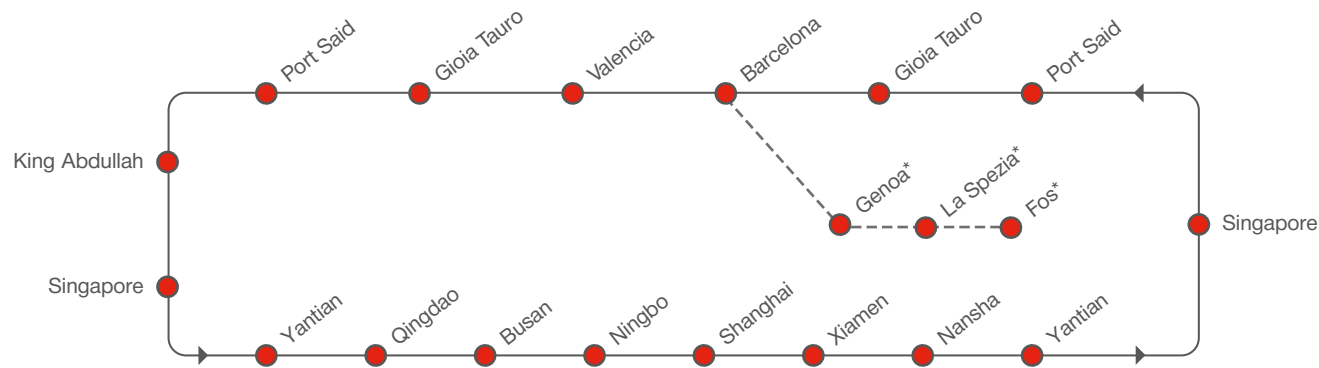

*via Barcelona / dedicated feeder service

WESTBOUND

MEDITERRANEAN – ASIA

[transit time in days]

TO \ FROM		EASTBOUND								
		King Abdullah	Salalah	Abu Dhabi	Jebel Ali	Singapore	Yantian	Qingdao	Busan	
Barcelona	Sun	14	19	22	24	34	38	43	47	
Valencia	Wed	12	16	19	21	31	36	40	44	
Gioia Tauro	Sun	8	12	15	17	27	32	36	40	
Port Said	Fri	3	7	11	12	22	27	31	35	
Genoa*	Tue	19	24	27	29	39	43	48	52	
La Spezia*	Wed	18	23	26	28	38	42	47	51	
Fos*	Fri	16	21	24	26	36	40	45	49	

*via Barcelona / dedicated feeder service

PORT ROTATION

*via Barcelona / dedicated feeder service

RECEIVING / DELIVERY ADDRESSES

CHINA / Nansha

GZ Oceangate Container Terminal
Guangdong Sheng, Guangzhou Shi
Nansha Qu
China

- Direct service from Adriatic ports
- Additional gateway from Central and Eastern Europe to Middle East and Asia
- Fast transit times to Southeast Asia via Singapore and to North China

ASIA – MEDITERRANEAN

ISRAEL / Haifa

Haifa Port Co.Ltd.
P.O. Box 33539
31334 Haifa
Israel

ITALY / Trieste

Trieste Marine Terminal TMT
Punto Franco Nuovo Molo VII
34123 Trieste TS
Italy

KOREA / Busan

Hanjin Newport
Sinhang-Ro, Jinhae-Gu 434
Changwon
Gyeongsangnamdo