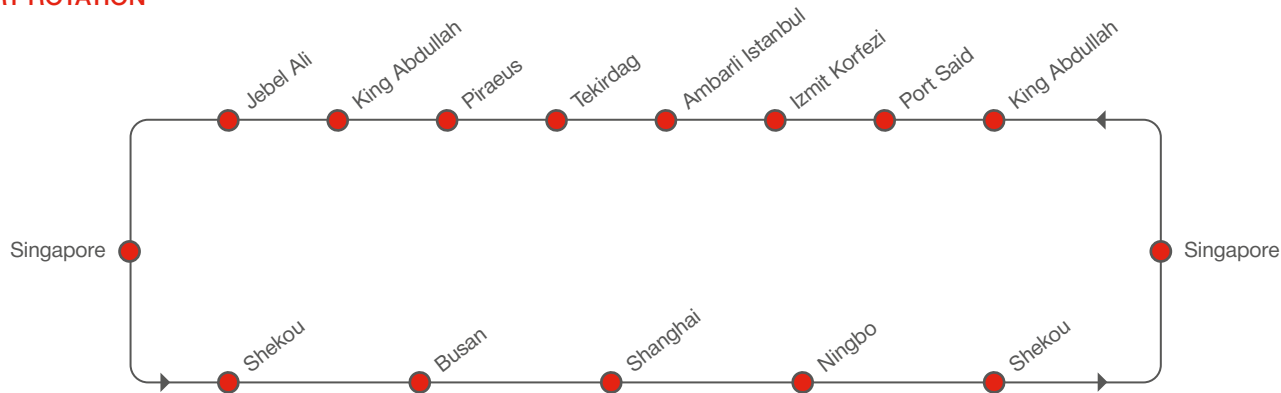

- Broad coverage of Turkish ports
- Excellent transit times from Turkey to Middle East
- Direct service to Shekou

ASIA – MEDITERRANEAN

[transit time in days]

TO \ FROM		WESTBOUND					
		King Abdullah	Port Said	Izmit Korfezi	Ambarli Istanbul	Tekirdag	Piraeus
Busan	Wed	25	28	32	34	36	40
Shanghai	Fri	22	25	29	31	33	38
Ningbo	Mon	19	22	27	29	31	35
Shekou	Thu	17	20	24	26	28	32
Singapore	Wed	10	13	18	20	22	26

WESTBOUND

MEDITERRANEAN – ASIA

[transit time in days]

TO \ FROM		EASTBOUND						
		King Abdullah	Jebel Ali	Singapore	Shekou	Busan	Shanghai	Ningbo
Izmit Korfezi	Mon	13	20	31	37	42	45	48
Ambarli Istanbul	Wed	11	18	29	35	40	43	46
Tekirdag	Sat	8	16	27	32	38	41	43
Piraeus	Tue	5	12	23	29	34	37	40

EASTBOUND

PORT ROTATION

RECEIVING / DELIVERY ADDRESSES

CHINA / Ningbo

NBCT Ningbo Beilun
Int. Container Terminal
Beijixing Road, Beilun Port
Ningbo, China

CHINA / Shanghai

Shanghai Shengdong International
Container Terminal Co., Ltd. (Shsict)
(Phase 1)
No.1 Tonghui Road, Luchao Gang
Town, Nanhui District
Shanghai, PRC

WESTBOUND

MEDITERRANEAN – ASIA

[transit time in days]

TO \ FROM	King Abdullah		Salalah		Singapore		Xingang		Dalian		Busan		Ningbo		Shanghai		Shekou	
	Wed	Sun	Tue	Wed	Sat	Mon	Fri	Mon	Thu	Wed	Sun	Tue	Wed	Sat	Mon	Fri	Mon	Thu
Koper	Wed	13	17	26	34	37	40	43	46	49								
Rijeka	Sat	10	14	23	31	34	36	40	43	46								
Trieste	Tue	7	11	21	28	31	34	37	40	44								
Port Said	Mon	2	6	15	23	25	28	32	34	38								