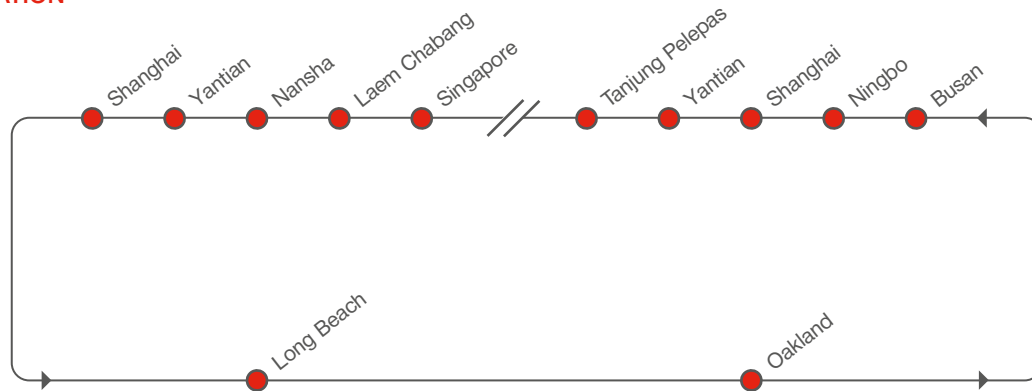

PORT ROTATION

RECEIVING / DELIVERY ADDRESSES

Please contact your local Hamburg Süd office