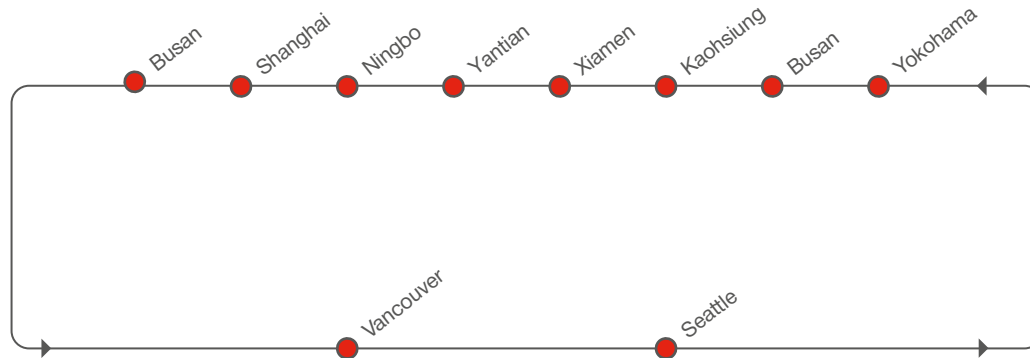

PORT ROTATION

RECEIVING / DELIVERY ADDRESSES

Please contact your local Hamburg Süd office