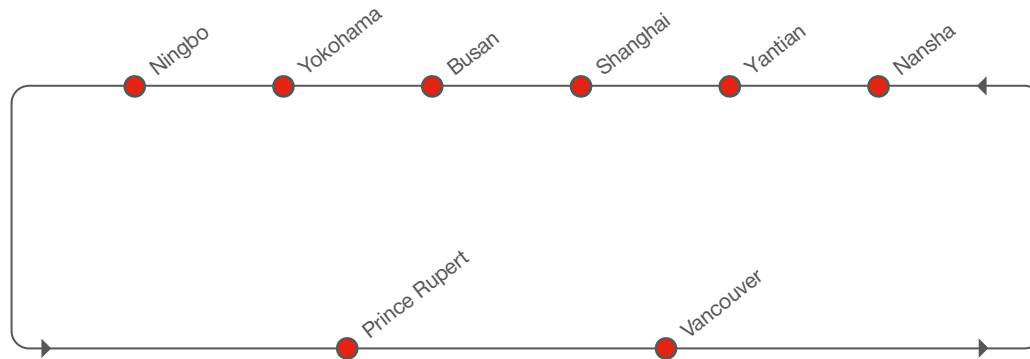

Asia – North America West Coast | UPAS 5

PORT ROTATION

RECEIVING / DELIVERY ADDRESSES

Please contact your local Hamburg Süd office