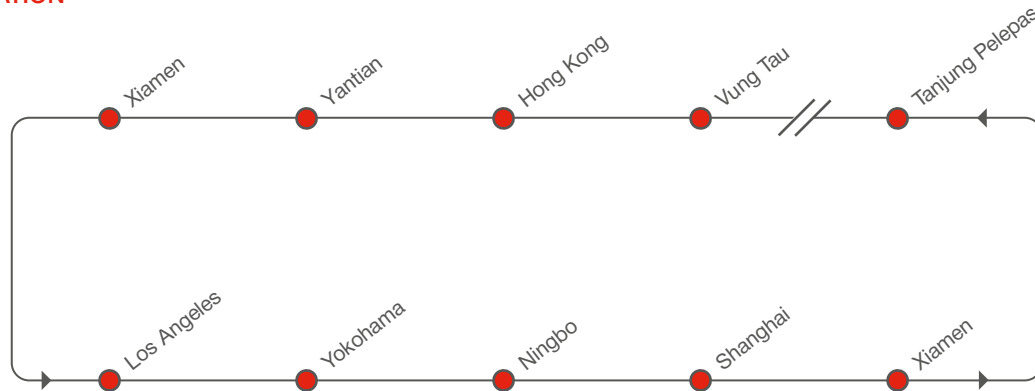

PORT ROTATION

RECEIVING / DELIVERY ADDRESSES

Please contact your local Hamburg Süd office