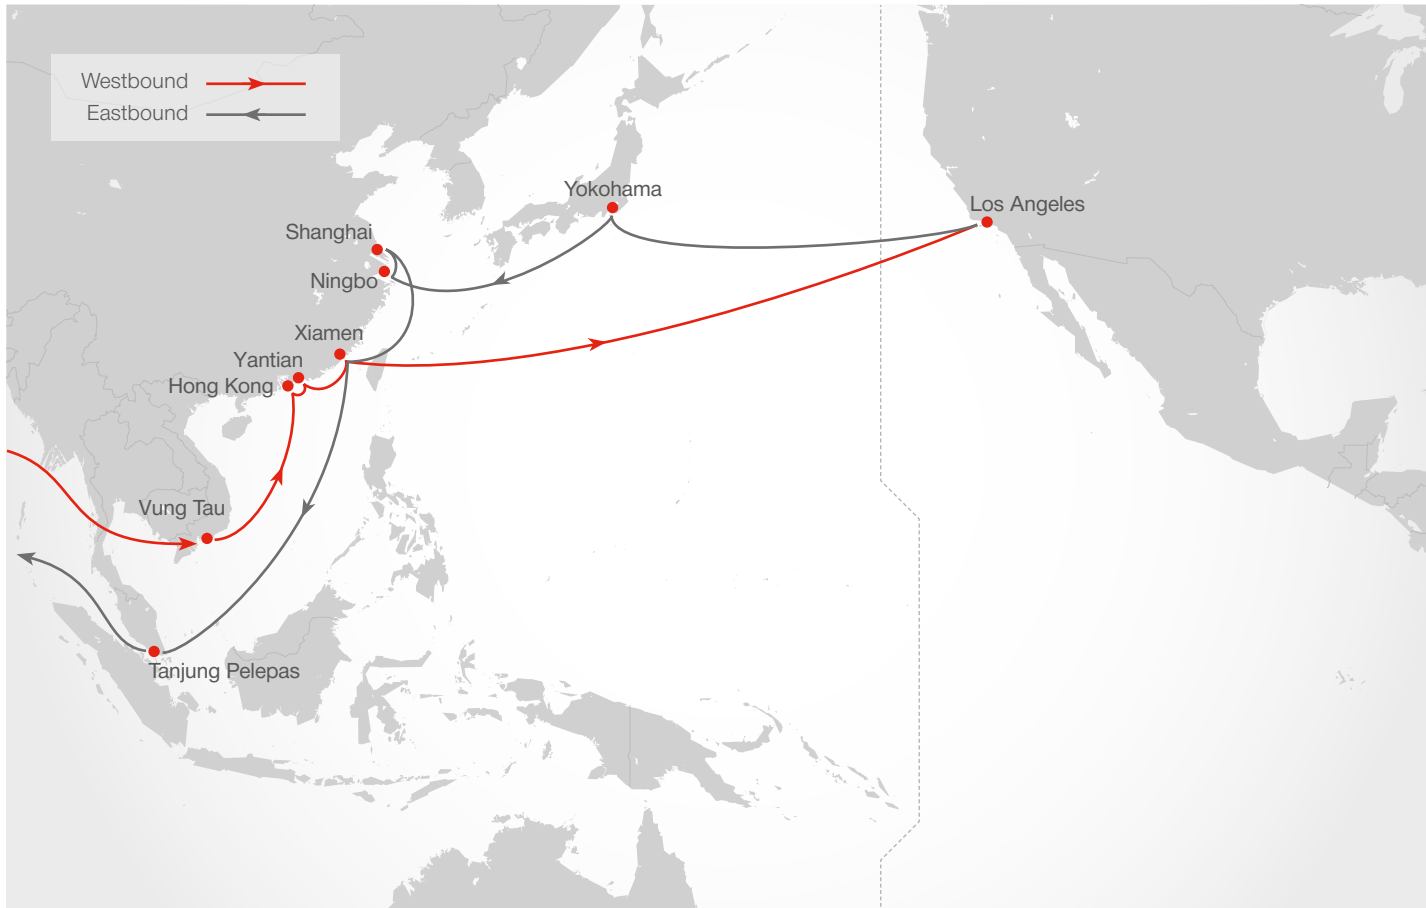

EASTBOUND SERVICE HIGHLIGHTS

- South China Express to Los Angeles
- Best-in-class Xiamen transits to US West Coast
- Express transit times from Vietnam to USA

WESTBOUND SERVICE HIGHLIGHTS

- Direct service from US gateway back to Yokohama
- Excellent transit times from Los Angeles to South China

ASIA – NORTH AMERICA WEST COAST

[transit time in days]

TO	Los Angeles	
FROM	Tue	
Vung Tau	Thu	19
Hong Kong	Sun	16
Yantian	Mon	15
Xiamen	Wed	13

EASTBOUND

NORTH AMERICA WEST COAST – ASIA

[transit time in days]

TO	Yokohama					Ningbo		Shanghai		Xiamen		Tanjung Pelepas	
FROM	Sun	Wed	Sat	Tue	Sun								
Los Angeles	Sat	15	18	21	24	29							

WESTBOUND