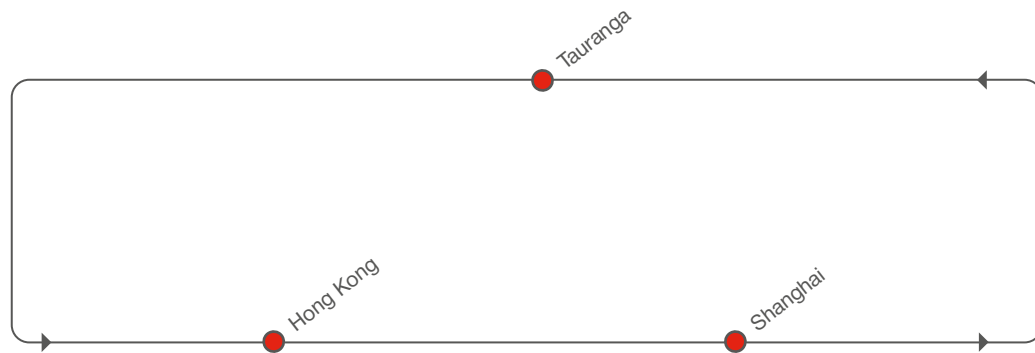

New Zealand – Asia | Extra Loader Program

PORT ROTATION

RECEIVING / DELIVERY ADDRESSES

Please contact your local Hamburg Süd office