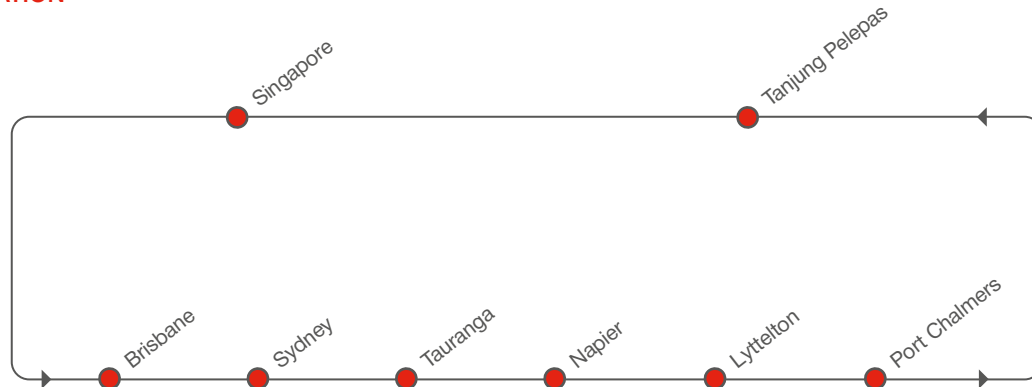

PORT ROTATION

RECEIVING / DELIVERY ADDRESSES

AUSTRALIA / Brisbane

DP World
Fishermans Island Terminal
Port Drive, Wynnum QLD 4178

Rail:
Brisbane Multimodal Terminal
Port Drive, Fishermans Island
QLD 4178

AUSTRALIA / Sydney

Patrick Terminals
Penrhyn Road
Port Botany NSW 2019

NEW ZEALAND / Lyttelton

Lyttelton Container Terminal
Norwich Quay
Lyttelton

NEW ZEALAND / Napier

Port of Napier, Ltd.
Breakwater Road
P.O. Box 947
Napier, New Zealand

NEW ZEALAND / Port Chalmers

Port Otago Ltd.
Port Chalmers Terminal
Port Chalmers, P.O. Box 8

NEW ZEALAND / Tauranga

Port of Tauranga Ltd
Salisbury Avenue
Post Bag 1
Mount Maunganui
New Zealand

MALAYSIA / Tanjung Pelepas

Pelabuhan Tanjung Pelepas Sdn.
Bhd. (328719-k)
Blok A, Wisma PTP, Jalan Pelabuhan
Tanjung Pelepas,
TST 507, 81560 Gelang Patah,
Johor Darul Takzim,
Malaysia

SINGAPORE / Singapore

PSA Corporation Limited
33 Harbour Drive
#2 Pasir Panjang Terminal
Building, Singapore 089055