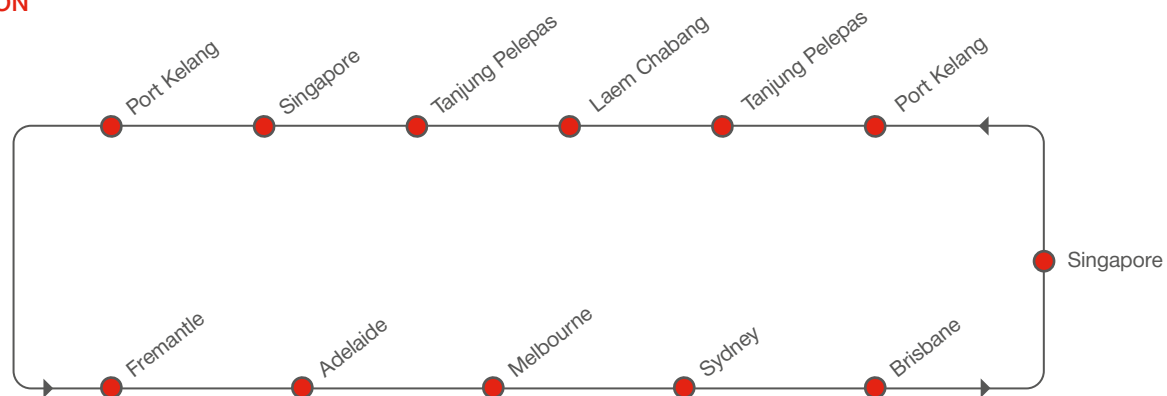

PORT ROTATION

RECEIVING / DELIVERY ADDRESSES

Please contact your local Hamburg Süd office