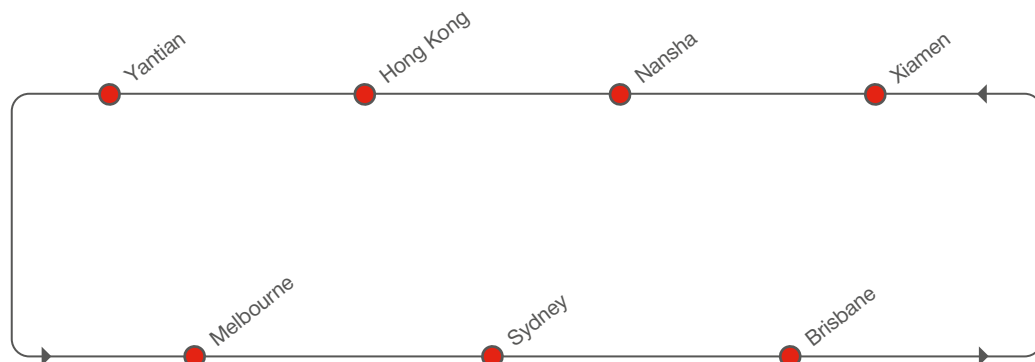

### NORTHBOUND SERVICE HIGHLIGHTS

- Direct calls in South China and Hong Kong
- Comprehensive relay options available to other feeder ports in Northeast Asia
- High-capacity reefer vessels with fast transit times for time-sensitive cargo

### ASIA – AUSTRALIA

[transit time in days]

SOUTHBOUND

TO		FROM		
		Melbourne	Sydney	Brisbane
Xiamen	Wed	17	20	23
Nansha	Fri	16	18	21
Hong Kong	Sat	15	17	20
Yantian	Sun	14	17	20

## RECEIVING / DELIVERY ADDRESSES

**AUSTRALIA / Brisbane**  
DP World Terminal  
Fishermans Island Terminal  
Port Drive  
Wynnum QLD 4178

**AUSTRALIA / Sydney**  
DP World Terminal  
42 Friendship Road  
Matraville NSW 2036  
Australia