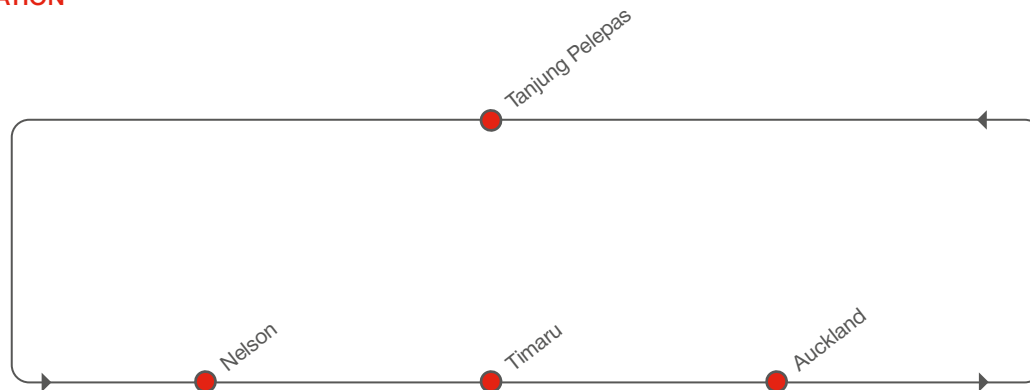

PORT ROTATION

RECEIVING / DELIVERY ADDRESSES

MALAYSIA / Tanjung Pelepas

Pelabuhan Tanjung Pelepas Sdn.
Bhd. (328719-k)
Blok A, Wisma PTP, Jalan Pelabuhan
Tanjung Pelepas,
TST 507, 81560 Gelang Patah,
Johor Darul Takzim,
Malaysia

NEW ZEALAND / Auckland

Axis Intermodal Ltd.
Bledisloe Terminal
14 Tinley Street, P.O. Box 897
Shortland Street, Auckland

NEW ZEALAND / Nelson

Port Nelson Limited
10 Low Street
Port Nelson
P.O. Box 844
Nelson, New Zealand

NEW ZEALAND / Timaru

Primeport Timaru
Maritime House
Marine Parade
P.O.Box 544
Timaru
New Zealand