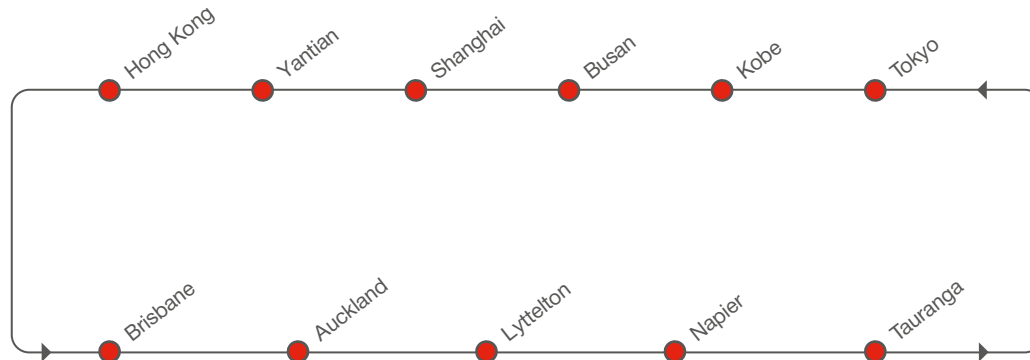

\* by rail via Tauranga

\*\* Transhipment via Tauranga

## ASIA – AUSTRALIA / NEW ZEALAND

[transit time in days]

SOUTHBOUND

TO		TO	Brisbane	Auckland	Wellington*	New Plymouth*	Lyttelton	Napier	Tauranga	Nelson**
<b>FROM</b>			Sun	Fri	Mon	Mon	Mon	Wed	Thu	Thu
Tokyo	Fri		24	28	31	31	31	33	34	34
Kobe	Sat		22	27	30	30	30	32	33	33
Busan	Tue		20	24	27	27	27	29	30	30
Shanghai	Fri		16	20	23	23	23	26	27	27
Yantian	Tue		12	16	19	19	19	22	23	23
Hong Kong	Wed		11	15	18	18	18	21	22	22

\* by rail via Auckland

\*\* Transhipment via Lyttelton

## PORT ROTATION