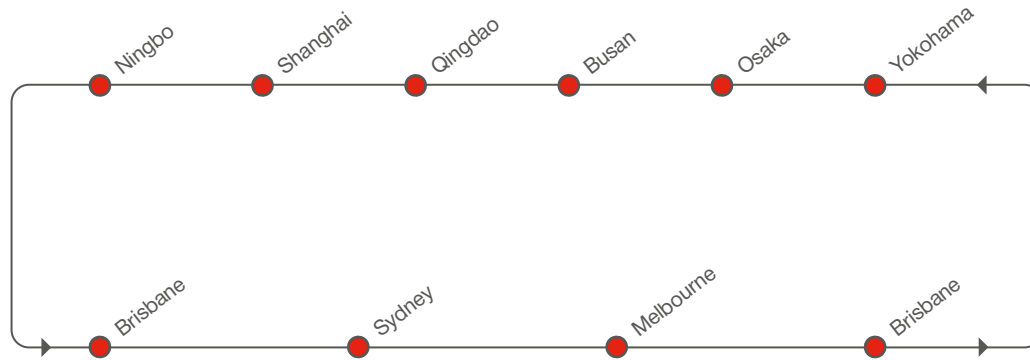

### NORTHBOUND SERVICE HIGHLIGHTS

- High-capacity reefer vessels
- Direct service to Japan, South Korea, and North China, with relay options from Australia via Busan to Northeast Asia and South America
- Fast transit times for perishable and just-in-time dry cargo

### ASIA – AUSTRALIA [transit time in days]

SOUTHBOUND

		TO		
		Brisbane	Sydney	Melbourne
FROM		Wed	Sat	Wed
Yokohama	Tue	22	25	29
Osaka	Wed	20	23	27
Busan	Sat	18	21	25
Qingdao	Mon	16	19	23
Shanghai	Wed	14	17	20
Ningbo	Thu	13	16	19

### AUSTRALIA – ASIA [transit time in days]

NORTHBOUND

		TO					
		Yokohama	Osaka	Busan	Qingdao	Shanghai	Ningbo
FROM		Mon	Wed	Fri	Sun	Tue	Wed
Sydney	Sun	22	23	25	27	29	31
Melbourne	Thu	18	19	21	24	26	27
Brisbane	Tue	13	15	17	19	21	22

## PORT ROTATION