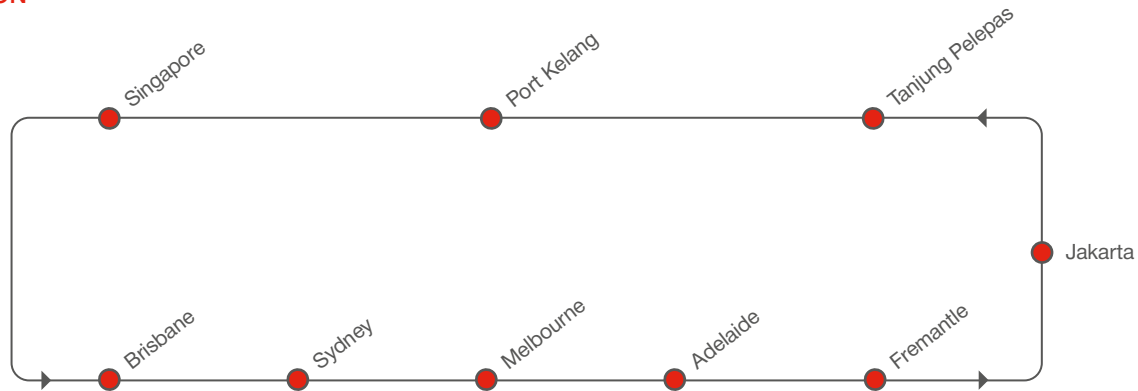

PORT ROTATION

RECEIVING / DELIVERY ADDRESSES

Please contact your local Hamburg Süd office