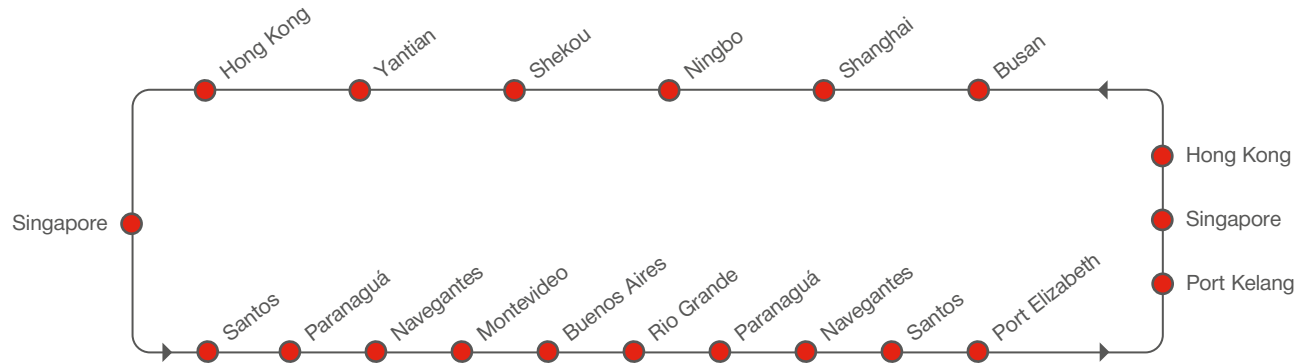

ASIA – SOUTH AMERICA EAST COAST

[transit time in days]

TO \ FROM	SOUTH AMERICA EAST COAST						
	Santos	Paranaguá	Navegantes	Montevideo	Buenos Aires	Rio Grande	
Busan	Sun 35	Wed 38	Fri 40	Mon 43	Tue 44	Sat 48	
Shanghai	Tue 33	Wed 36	Fri 38	Mon 41	Tue 42	Sat 46	
Ningbo	Thu 31	Wed 34	Fri 36	Mon 39	Tue 40	Sat 44	
Shekou	Sun 28	Wed 31	Fri 33	Mon 36	Tue 37	Sat 41	
Yantian	Mon 27	Wed 30	Fri 32	Mon 35	Tue 36	Sat 40	
Hong Kong	Tue 26	Wed 29	Fri 31	Mon 34	Tue 35	Sat 39	
Singapore	Mon 20	Wed 23	Fri 25	Mon 28	Tue 29	Sat 36	

WESTBOUND

SOUTH AMERICA EAST COAST – ASIA

[transit time in days]

TO \ FROM	ASIA									
	Port Elizabeth	Port Kelang	Singapore	Hong Kong	Busan	Shanghai	Ningbo	Shekou	Yantian	
Montevideo	Mon 22	Wed 37	Thu 38	Tue 43	Sat 47	Mon 49	Wed 51	Sat 54	Mon 56	
Buenos Aires	Thu 19	Wed 34	Thu 35	Tue 40	Sat 44	Mon 46	Wed 48	Sat 51	Mon 53	
Rio Grande	Sat 16	Wed 31	Thu 32	Tue 37	Sat 41	Mon 43	Wed 45	Sat 48	Mon 50	
Paranaguá	Tue 14	Wed 29	Thu 30	Tue 35	Sat 39	Mon 41	Wed 43	Sat 46	Mon 48	
Navegantes	Thu 12	Wed 27	Thu 28	Tue 33	Sat 37	Mon 39	Wed 41	Sat 44	Mon 46	
Santos	Sat 10	Wed 25	Thu 26	Tue 31	Sat 35	Mon 37	Wed 39	Sat 42	Mon 44	
Port Elizabeth	Wed -	Wed 14	Thu 15	Tue 20	Sat 24	Mon 26	Wed 28	Sat 31	Mon 33	

EASTBOUND

PORT ROTATION

RECEIVING / DELIVERY ADDRESSES

ARGENTINA / Buenos Aires

Exolgan S.A.
Alberti st.1780, Dock Sud
C.P. 1870, Avellanda, Buenos Aires
Argentina

BRAZIL / Navegantes

Portonave SA Terminais Portuarios
Avenida Portuaria Vicente Coelho,
1 - Centro CEP 88375 - 000
Centro, Navegantes
SC – Brazil

BRAZIL / Santos

BTP Santos - Brasil Terminal
Portuário S/A, Av. Engenheiro
Augusto Barata s/n - Alemoa
CEP 11095 - 907 Santos, SP – Brazil

CHINA / Ningbo

Ningbo Gangji (Yi Ning) Terminal
Jiaxing Road 8
Ningbo, China