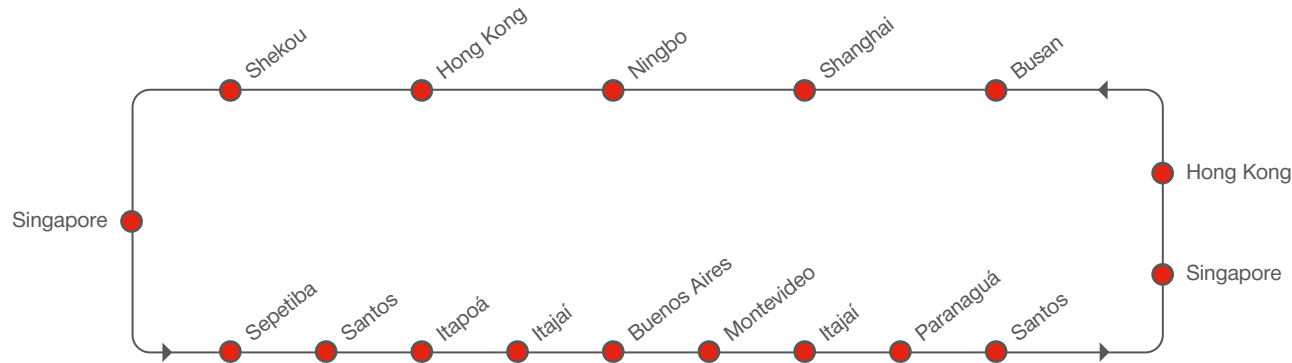

ASIA – SOUTH AMERICA EAST COAST

[transit time in days]

TO \ FROM		SOUTH AMERICA EAST COAST						
		Sepetiba	Santos	Itapoá	Itajaí	Buenos Aires	Montevideo	
Busan	Wed	38	39	41	43	46	49	
Shanghai	Fri	36	37	39	41	44	47	
Ningbo	Sun	34	35	37	39	42	45	
Hong Kong	Wed	31	32	34	36	39	42	
Shekou	Fri	29	30	32	34	37	40	
Singapore	Tue	25	26	28	30	33	36	

WESTBOUND

SOUTH AMERICA EAST COAST – ASIA

[transit time in days]

TO \ FROM		ASIA				
		Singapore	Hong Kong	Busan	Shanghai	Ningbo
Buenos Aires	Tue	33	38	42	45	47
Montevideo	Wed	32	37	41	44	46
Itajaí	Sat	29	34	38	41	43
Paranaguá	Sun	28	33	37	40	42
Santos	Wed	25	30	34	37	39

EASTBOUND

PORT ROTATION

RECEIVING / DELIVERY ADDRESSES

ARGENTINA / Buenos Aires

Terminal 4
Pref. Naval Arg. Y Av. Edison
1104 Buenos Aires
Argentina

BRAZIL / Itajaí

APM Itajaí
Av. Coronel Eugenio Muller 300
88301 - 120
Itajaí – Brazil

ASIA – SOUTH AMERICA EAST COAST

[transit time in days]

TO \ FROM	SOUTH AMERICA EAST COAST						
	Santos	Paranaguá	Navegantes	Montevideo	Buenos Aires	Rio Grande	
Busan	Sun 35	Wed 38	Fri 40	Mon 43	Tue 44	Sat 48	
Shanghai	Tue 33	Wed 36	Fri 38	Mon 41	Tue 42	Sat 46	
Ningbo	Thu 31	Wed 34	Fri 36	Mon 39	Tue 40	Sat 44	
Shekou	Sun 28	Wed 31	Fri 33	Mon 36	Tue 37	Sat 41	
Yantian	Mon 27	Wed 30	Fri 32	Mon 35	Tue 36	Sat 40	
Hong Kong	Tue 26	Wed 29	Fri 31	Mon 34	Tue 35	Sat 39	
Singapore	Mon 20	Wed 23	Fri 25	Mon 28	Tue 29	Sat 36	