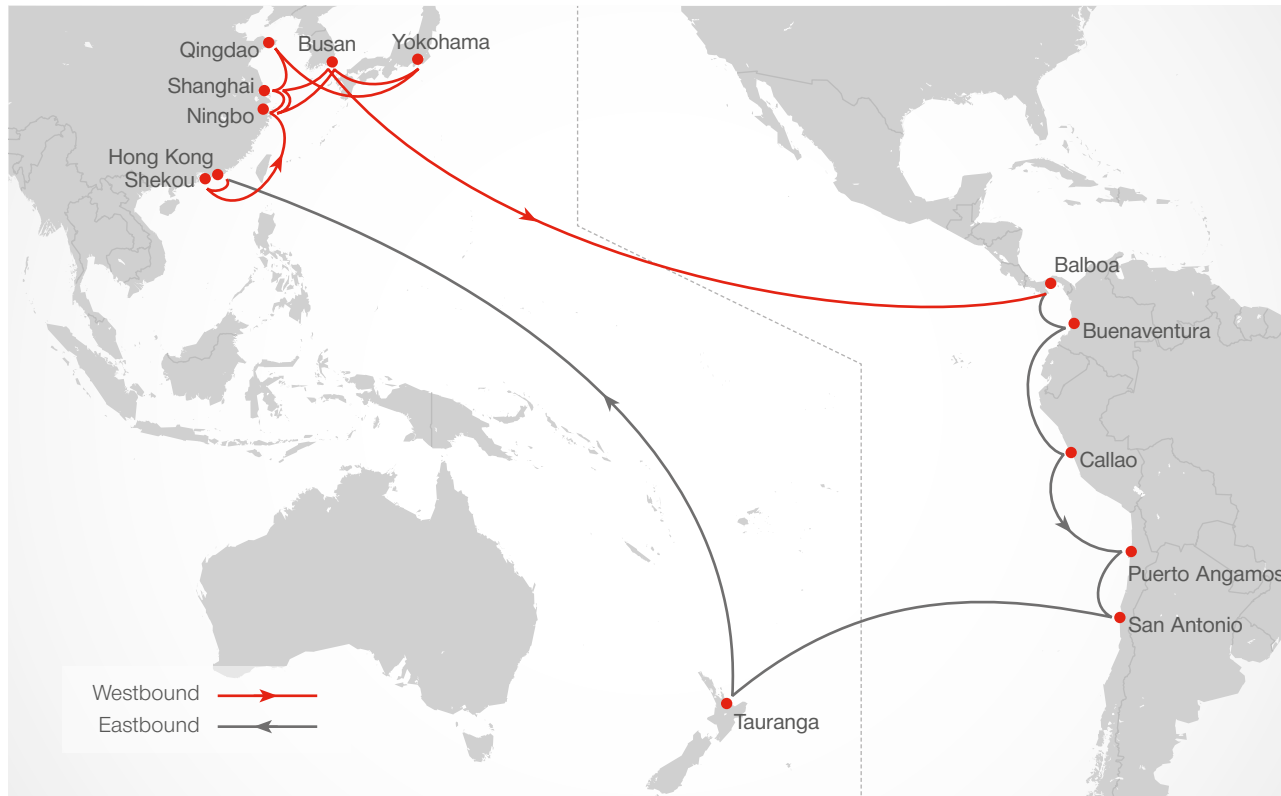

EASTBOUND

MEXICO / SOUTH AMERICA WEST COAST – ASIA

[transit time in days]

TO \ FROM	Yokohama				Busan				Ningbo				Shanghai				
	Sat	Mon	Thu	Sat	Sat	Mon	Thu	Sat	Sat	Mon	Thu	Sat	Sat	Mon	Thu	Sat	
Lázaro Cárdenas	Tue	32	34	37	39												
Buenaventura	Sun	27	29	32	34												
Guayaquil	Wed	24	26	29	31												
Balboa	Sat	21	23	26	28												
Manzanillo (MX)	Fri	15	17	20	22												

WESTBOUND

PORT ROTATION

RECEIVING / DELIVERY ADDRESSES

Please contact your local Hamburg Süd office

EASTBOUND SERVICE HIGHLIGHTS

- Dedicated product to South America West Coast with competitive transit times
- Full coverage in Northeast and Southeast Asia

WESTBOUND SERVICE HIGHLIGHTS

- Improved transit time between San Antonio and Hong Kong with 25 days delivering a competitive product for Chilean Market to main destinations in Asia
- Extensive and reliable Network intra-Asia

WESTBOUND

PORT ROTATION

RECEIVING / DELIVERY ADDRESSES

Please contact your local Hamburg Süd office

EASTBOUND SERVICE HIGHLIGHTS

- Weekly dedicated service from China and South Korea, direct to Mexico West Coast, North Columbia, Jamaica, and Dominican Republic
- Access to all major Gulf, Caribbean, and Venezuela destinations via our dedicated transshipment hub Cartagena
- Weekly connections to Manaus via transshipment at Manzanillo