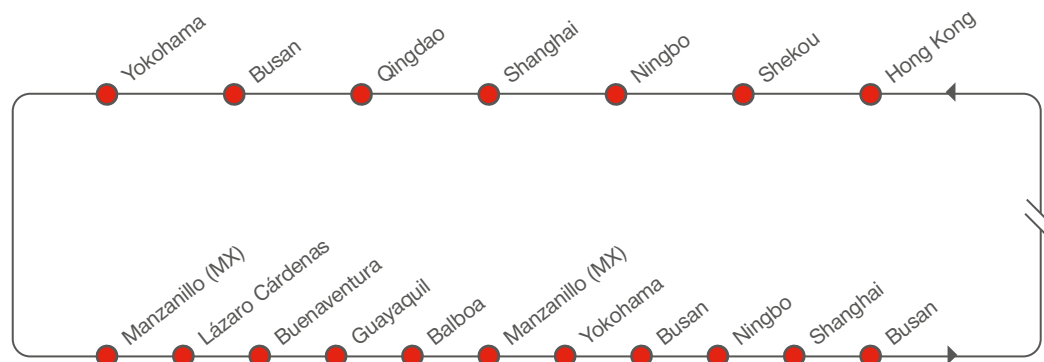

EASTBOUND

MEXICO / SOUTH AMERICA WEST COAST – ASIA

[transit time in days]

TO \ FROM	Yokohama				Busan				Ningbo				Shanghai				
	Sat	Mon	Thu	Sat	Sat	Mon	Thu	Sat	Sat	Mon	Thu	Sat	Sat	Mon	Thu	Sat	
Lázaro Cárdenas	Tue	32	34	37	39												
Buenaventura	Sun	27	29	32	34												
Guayaquil	Wed	24	26	29	31												
Balboa	Sat	21	23	26	28												
Manzanillo (MX)	Fri	15	17	20	22												

WESTBOUND

PORT ROTATION

RECEIVING / DELIVERY ADDRESSES

Please contact your local Hamburg Süd office

EASTBOUND SERVICE HIGHLIGHTS

- Dedicated product to South America West Coast with competitive transit times
- Full coverage in Northeast and Southeast Asia

WESTBOUND

PORT ROTATION

RECEIVING / DELIVERY ADDRESSES

Please contact your local Hamburg Süd office

EASTBOUND SERVICE HIGHLIGHTS

- Weekly dedicated service from China and South Korea, direct to Mexico West Coast, North Columbia, Jamaica, and Dominican Republic
- Access to all major Gulf, Caribbean, and Venezuela destinations via our dedicated transshipment hub Cartagena
- Weekly connections to Manaus via transshipment at Manzanillo

DP World Caucedo
Free Zone Multimodal Caucedo
Autopista Las Americas Km.28.5
Punta Caucedo, Boca Chica

JAMAICA / Kingston

Kingston Freeport Terminal Ltd
(KFTL)
Port Bustamente
P.O. Box 1122
Kingston, 15
Jamaica, W.I.