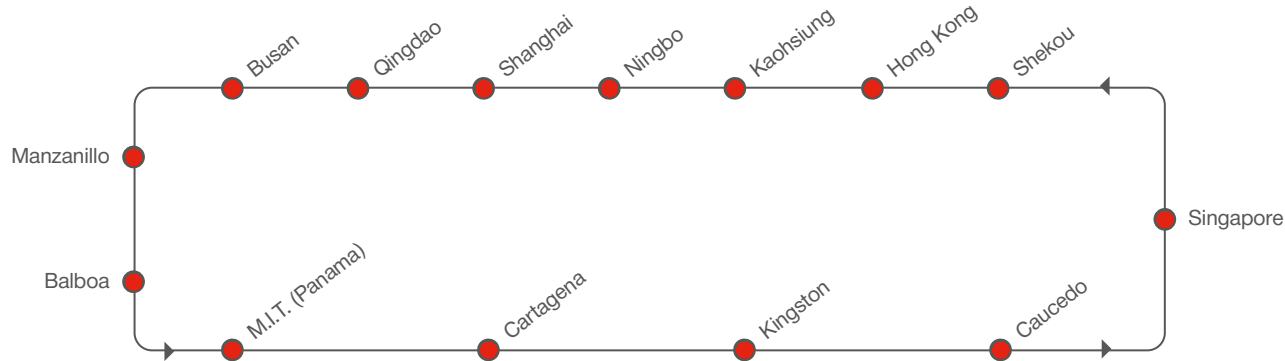

WESTBOUND

PORT ROTATION

RECEIVING / DELIVERY ADDRESSES

Please contact your local Hamburg Süd office

EASTBOUND SERVICE HIGHLIGHTS

- Weekly dedicated service from China and South Korea, direct to Mexico West Coast, North Columbia, Jamaica, and Dominican Republic
- Access to all major Gulf, Caribbean, and Venezuela destinations via our dedicated transshipment hub Cartagena
- Weekly connections to Manaus via transshipment at Manzanillo

EASTBOUND

MEXICO / CARIBBEAN – ASIA

[transit time in days]

TO \ FROM	WESTBOUND								
	Singapore	Shekou	Hong Kong	Kaohsiung	Ningbo	Shanghai	Qingdao	Busan	
Manzanillo	Mon 43	Mon 48	Tue 49	Wed 50	Fri 52	Sun 54	Tue 56	Fri 59	
Balboa	Fri 39	Mon 44	Tue 44	Wed 46	Fri 48	Sun 49	Tue 52	Fri 54	
M.I.T. (Panama)	Sun 37	Mon 42	Tue 42	Wed 44	Fri 46	Sun 47	Tue 50	Fri 52	
Cartagena	Tue 35	Mon 40	Tue 40	Wed 42	Fri 44	Sun 45	Tue 48	Fri 50	
Kingston	Sat 32	Mon 37	Tue 37	Wed 39	Fri 41	Sun 42	Tue 45	Fri 47	
Caucedo	Tue 29	Mon 33	Tue 34	Wed 36	Fri 37	Sun 39	Tue 41	Fri 44	

WESTBOUND

PORT ROTATION

RECEIVING / DELIVERY ADDRESSES

CHINA / Hong Kong

DP World Hong Kong Limited
1/F., Marine Building Berth 3,
Kwai Chung Container Terminal
Kwai Chung, Hong Kong

CHINA / Ningbo

Ningbo Mei Shan Island International
Container Terminal, No. 1, YanChang
Mei Shan Beilun, Ningbo
Zhejiang, China