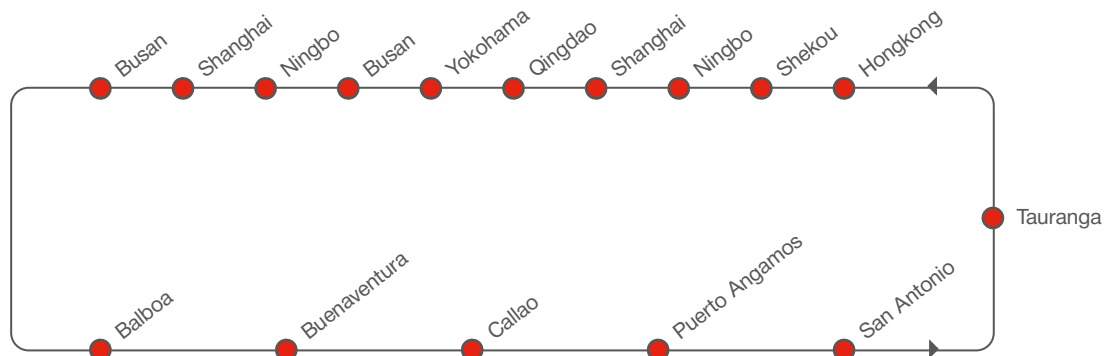

WESTBOUND

PORT ROTATION

RECEIVING / DELIVERY ADDRESSES

Please contact your local Hamburg Süd office

EASTBOUND SERVICE HIGHLIGHTS

- Dedicated product to South America West Coast with competitive transit times
- Full coverage in Northeast and Southeast Asia

EASTBOUND

MEXICO / SOUTH AMERICA WEST COAST – ASIA

[transit time in days]

TO \ FROM	MEXICO / SOUTH AMERICA WEST COAST – ASIA							
		Hong Kong	Shekou	Ningbo	Shanghai	Qingdao	Busan	Yokohama
Balboa	Tue	37	42	46	48	51	53	57
Buenaventura	Fri	35	40	44	45	48	51	54
Callao	Tue	31	36	39	41	44	47	50
Puerto Angamos	Fri	27	33	36	38	41	43	47
San Antonio	Tue	24	29	33	34	37	40	44
Tauranga	Mon	11	16	19	21	24	27	30

WESTBOUND

PORT ROTATION

RECEIVING / DELIVERY ADDRESSES

Please contact your local Hamburg Süd office

EASTBOUND SERVICE HIGHLIGHTS

- Weekly dedicated service from China and South Korea, direct to Mexico West Coast, North Columbia, Jamaica, and Dominican Republic
- Access to all major Gulf, Caribbean, and Venezuela destinations via our dedicated transshipment hub Cartagena
- Weekly connections to Manaus via transshipment at Manzanillo

WESTBOUND SERVICE HIGHLIGHTS

- Dedicated weekly service from Central America to China, Hong Kong and South Korea
- Dedicated transshipment hub of Cartagena for cargo originating in the Gulf, Central America, and Caribbean