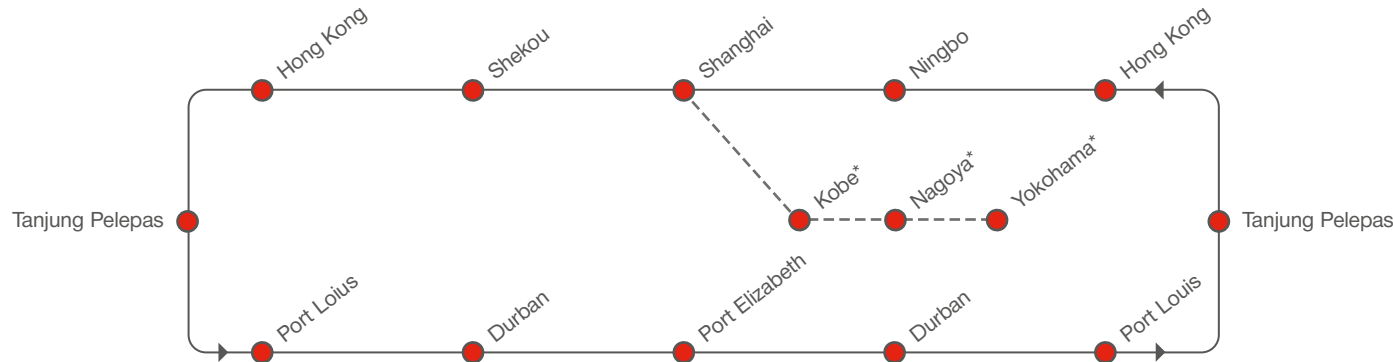

* in transshipment via Shanghai

WESTBOUND

SOUTH AFRICA – ASIA [transit time in days]

TO \ FROM	TO						
	Tanjung Pelepas	Hong Kong	Ningbo	Shanghai	Kobe*	Nagoya*	Yokohama*
Port Elizabeth	Thu 22	27	32	35	40	42	43
Durban	Thu 15	20	25	28	33	35	36

* in transshipment via Shanghai

EASTBOUND

PORT ROTATION

* in transshipment via Shanghai

RECEIVING / DELIVERY ADDRESSES

CHINA / Hong Kong

Modern Terminal 1
Container Port Road
Hong Kong

CHINA / Shekou

CHINA / Nansha

GOCT, Longxue Dadao Nan,
Wanqingsha Town,
Nansha, Guangzhou
P.R.C.

CHINA / Ningbo

NBCT Ningbo Beilun Int. Container
Terminals
Beijixing Road, Beilun Port
Ningbo, China

CHINA / Shanghai

Shanghai Shengdong International
Container Terminal Co., Ltd. (SHSICT)
No.1 Tonghui Road,
Luchao Town Pudong
Shanghai, PRC

ANGOLA / Luanda

Angola Terminal – Sopotors
Terminal SM
Luanda
Angola