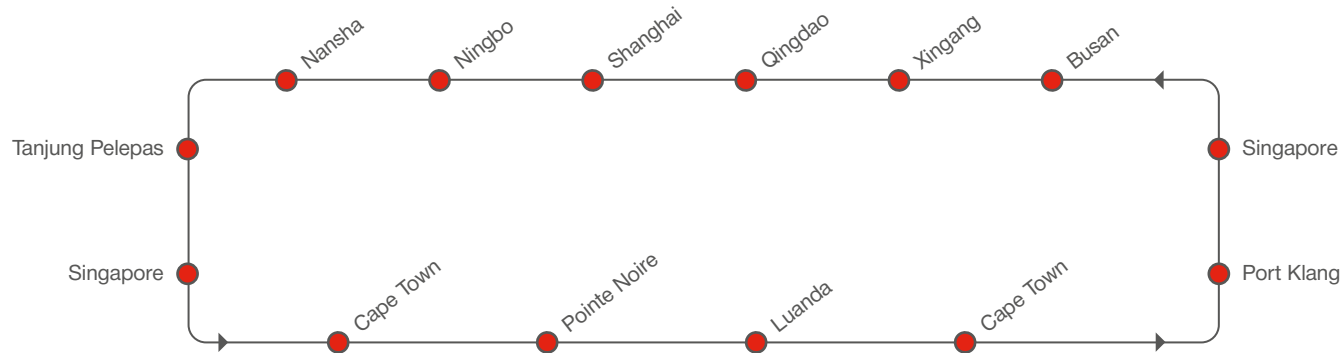

EASTBOUND SERVICE HIGHLIGHTS

- Modern vessel fleet with high-quality reefer units to ensure best care of reefer cargo
- Connections from/ to all points in Asia and extensive Hamburg Süd global network

ASIA – SOUTH / WEST AFRICA

[transit time in days]

TO \ FROM		SOUTH / WEST AFRICA		
		Cape Town	Pointe Noire	Luanda
Busan	Sat	38	46	51
Xingang	Wed	34	42	47
Qingdao	Sat	31	39	44
Shanghai	Tue	28	36	41
Ningbo	Wed	27	35	40
Nansha	Sun	23	31	36
Tanjung Pelepas	Fri	18	26	31
Singapore	Sat	17	25	30

WESTBOUND

SOUTH / WEST AFRICA – ASIA

[transit time in days]

TO \ FROM		ASIA								
		Port Klang	Singapore	Busan	Xingang	Qingdao	Shanghai	Ningbo	Nansha	
Pointe Noire	Sat	31	33	42	45	49	51	52	56	
Luanda	Sat	24	26	35	38	42	44	45	49	
Cape Town	Sat	17	19	28	31	35	37	38	42	

EASTBOUND

PORT ROTATION

RECEIVING / DELIVERY ADDRESSES

CHINA / Qingdao

Qingdao Qianwan Container Terminal
Fenjin Road 4
Port Of Qianwan, Huangdao
266 500, Qingdao

CHINA / Xingang

Tianjin Euroasia Terminal
Linhai Road 1698
Tanggu District
Tianjinxingang