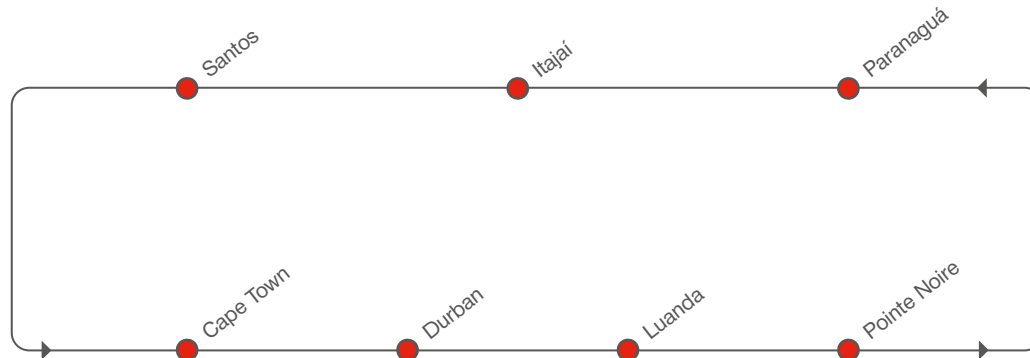

South America East Coast – Africa | SAAF

EASTBOUND SERVICE HIGHLIGHTS

- Broad coverage of South African ports (Durban and Cape Town), Angola and Congo from Brazil
- Enhanced scope from Brazil to South Africa with the fastest transit times in the market
- Direct and weekly calls at Luanda and Pointe Noire

WESTBOUND SERVICE HIGHLIGHTS

- Direct service from South African ports (Durban and Cape Town) to Angola and Congo

SOUTH AMERICA EAST COAST – SOUTH AFRICA WEST COAST

[transit time in days]

EASTBOUND

TO		FROM			
		Cape Town	Durban	Luanda	Pointe Noire
Paranaguá	Sat	15	19	31	36
Itajaí	Mon	13	18	30	35
Santos	Wed	11	15	27	32

SOUTH AFRICA WEST COAST – SOUTH AMERICA EAST COAST

[transit time in days]

WESTBOUND

TO		FROM		
		Paranaguá	Itajaí	Santos
Cape Town	Mon	33	34	35
Durban	Sat	28	29	31
Luanda	Thu	16	17	19
Pointe Noire	Mon	12	14	15

PORT ROTATION

RECEIVING / DELIVERY ADDRESSES

ANGOLA / Luanda

Angola Terminal – Soportos
Terminal SM
Luanda
Angola

BRAZIL / Itajaí

APM Itajaí
Av. Coronel Eugenio Muller 300
88301 - 120
Itajaí – Brazil

BRAZIL / Paranaguá