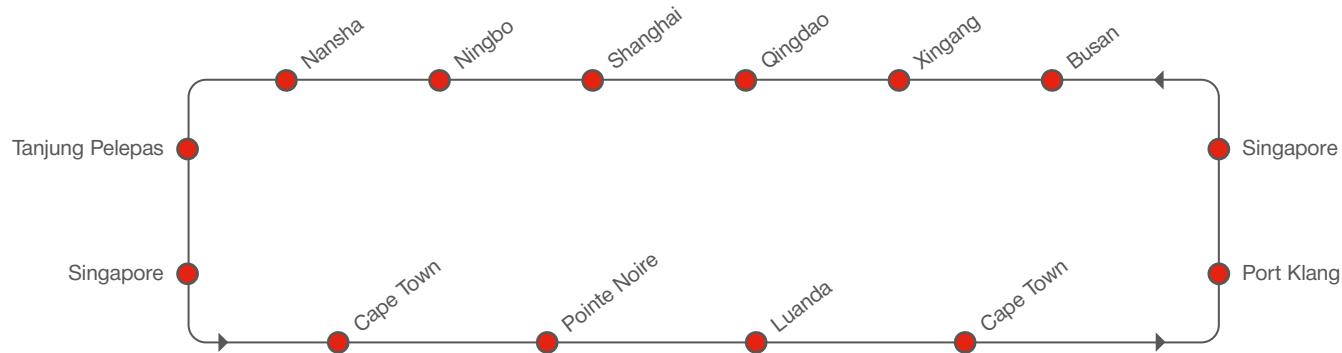

EASTBOUND SERVICE HIGHLIGHTS

- Modern vessel fleet with high-quality reefer units to ensure best care of reefer cargo
- Connections from/ to all points in Asia and extensive Hamburg Süd global network

ASIA – SOUTH / WEST AFRICA

[transit time in days]

TO \ FROM	SOUTH / WEST AFRICA		
	Cape Town	Pointe Noire	Luanda
Busan	Sat 38	Wed 46	Mon 51
Xingang	Wed 34	Wed 42	Thu 47
Qingdao	Sat 31	Wed 39	Thu 44
Shanghai	Tue 28	Wed 36	Thu 41
Ningbo	Wed 27	Wed 35	Thu 40
Nansha	Sun 23	Wed 31	Thu 36
Tanjung Pelepas	Fri 18	Wed 26	Thu 31
Singapore	Sat 17	Wed 25	Thu 30

WESTBOUND

SOUTH / WEST AFRICA – ASIA

[transit time in days]

TO \ FROM	ASIA								
	Port Klang	Singapore	Busan	Xingang	Qingdao	Shanghai	Ningbo	Nansha	
Pointe Noire	Sat 31	Thu 33	Sat 42	Tue 45	Sat 49	Mon 51	Tue 52	Sat 56	
Luanda	Sat 24	Thu 26	Sat 35	Tue 38	Sat 42	Mon 44	Tue 45	Sat 49	
Cape Town	Sat 17	Thu 19	Sat 28	Tue 31	Sat 35	Mon 37	Tue 38	Sat 42	

EASTBOUND

PORT ROTATION

RECEIVING / DELIVERY ADDRESSES

CHINA / Qingdao

Qingdao Qianwan Container Terminal
Fenjin Road 4
Port Of Qianwan, Huangdao
266 500, Qingdao

CHINA / Xingang

Tianjin Euroasia Terminal
Linhai Road 1698
Tanggu District
Tianjinxingang