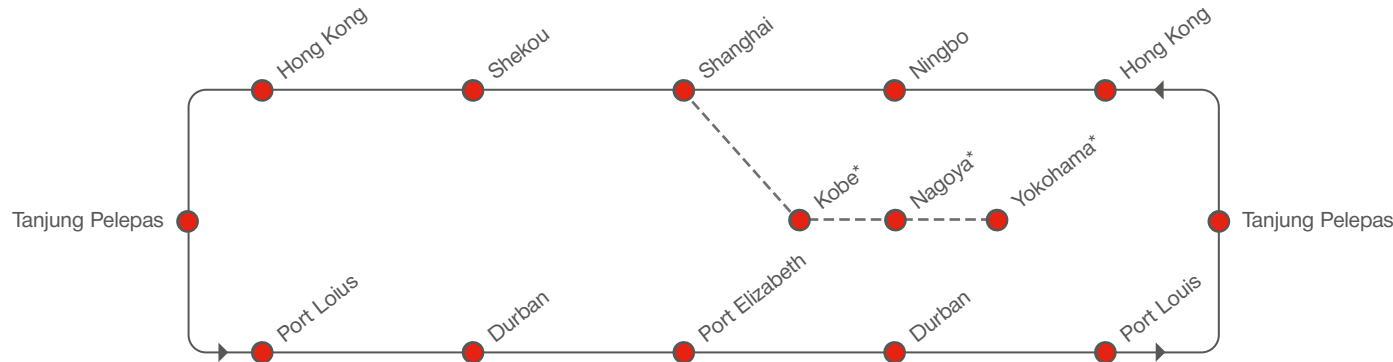

* in transshipment via Shanghai

WESTBOUND

SOUTH AFRICA – ASIA

[transit time in days]

TO \ FROM		TO						
		Tanjung Pelepas	Hong Kong	Ningbo	Shanghai	Kobe*	Nagoya*	Yokohama*
Port Elizabeth	Thu	22	27	32	35	40	42	43
Durban	Thu	15	20	25	28	33	35	36

* in transshipment via Shanghai

EASTBOUND

PORT ROTATION

* in transshipment via Shanghai

RECEIVING / DELIVERY ADDRESSES

CHINA / Hong Kong

Modern Terminal 1
Container Port Road
Hong Kong

CHINA / Shekou

CHINA / Nansha

GOCT, Longxue Dadao Nan,
Wanqingsha Town,
Nansha, Guangzhou
P.R.C.

CHINA / Ningbo

NBCT Ningbo Beilun Int. Container
Terminals
Beijixing Road, Beilun Port
Ningbo, China

CHINA / Shanghai

Shanghai Shengdong International
Container Terminal Co., Ltd. (SHSICT)
No.1 Tonghui Road,
Luchao Town Pudong
Shanghai, PRC

ANGOLA / Luanda

Angola Terminal – Sopotors
Terminal SM
Luanda
Angola