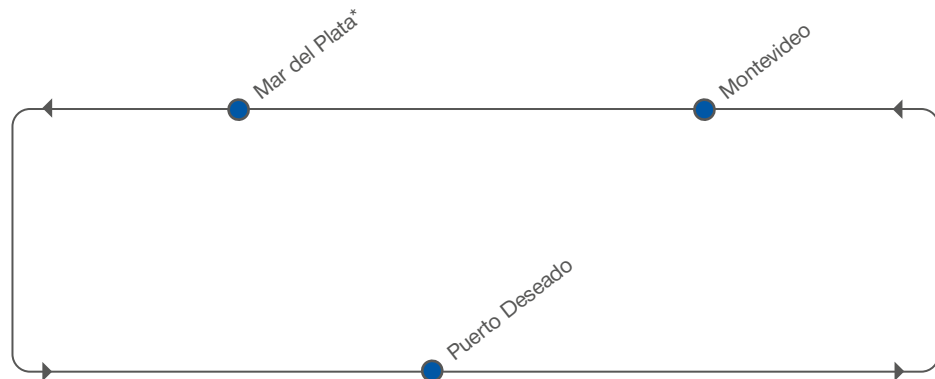

SERVICE HIGHLIGHTS

- Dedicated Patagonia service
- Frequent calls at Puerto Deseado and Puerto Madryn

ARGENTINEAN FEEDER – NORTHERN LOOP

[transit time in days]

TO \ FROM		TO				
		Montevideo	Mar del Plata*	Bahia Blanca*	Puerto Deseado	Puerto Madryn
		Tue	Thu	Sun	Sun	Wed
Montevideo	Wed	–	1	4	4	7
Mar del Plata*	Fri	4	–	–	2	–
Bahia Blanca*	Tue	7	–	–	–	1
Puerto Deseado	Wed	6	8	–	–	–
Puerto Madryn	Sun	2	–	7	–	–

*Bi-weekly

PORT ROTATION

SLING 1

*Bi-weekly

SLING 2

RECEIVING / DELIVERY ADDRESSES

ARGENTINA / Puerto Deseado
 MURCHISON ESTIBAJES –
 Pueyrredon 435. Pto Deseado
 PUERTO : Unidad Ejecutora de
 Portuaria de Santa Cruz
 España, s/n
 9050 Puerto Deseado
 Argentina