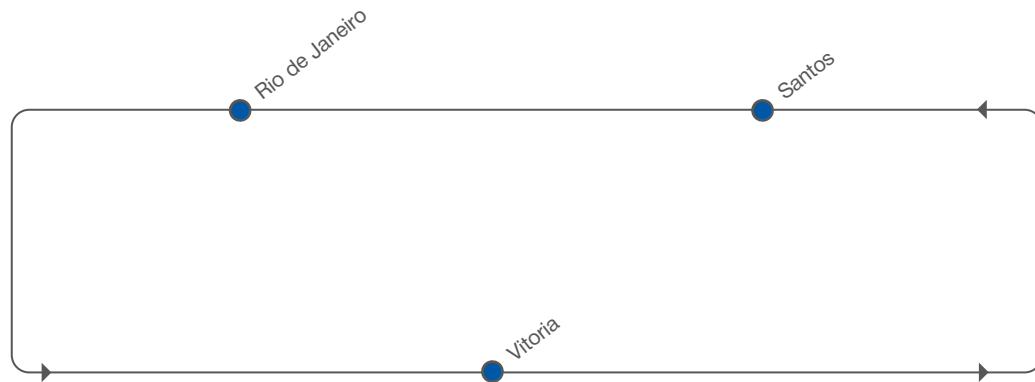

PORT ROTATION

RECEIVING / DELIVERY ADDRESSES

BRAZIL / Santos
Santos Brasil Left Bank
V Santos Dumont
11460-970 Guaruja
Vicente de Carvalho
São Paulo
Brazil

BRAZIL / Santos
Emraport Left Bank
Est particular da code SP
11095-700 Santos
Ilha Barnabe
São Paulo
Brazil

BRAZIL / Santos
Emraport Right Bank
Est particular da code SP
11095-650 Santos
Alemoa
São Paulo
Brazil

BRAZIL / Santos
Libra Terminal 1
Av. Rio de Janeiro, s/n-
20931-670 Rio de Janeiro
Ponta do Caju
Rio de Janeiro
Brazil

BRAZIL / Vitoria
Terminal de Vila Velha S.A
Cavaliere 200
29115-650 Vila Velha
Porto de Capuaba
Espirito Santo
Brazil / Vitoria