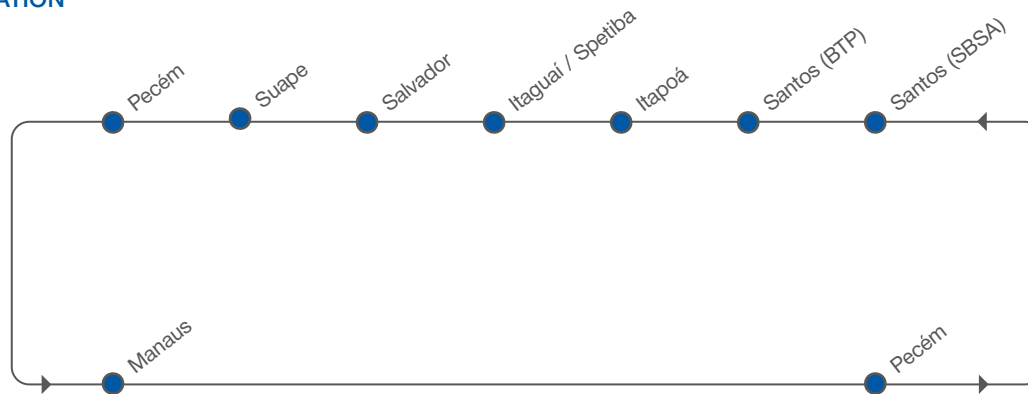

[transit time in days]

NORTHBOUND

TO \ FROM		TO					
		Itapoá	Itaguai / Sepetiba	Salvador	Suape	Pecém	Manaus
Santos (SBSA)	Sun	1	3	5	7	9	15
Santos (BTP)	Mon	1	2	4	6	8	14
Itapoá	Tue	–	1	3	5	7	13
Itaguai / Sepetiba	Wed	–	–	2	4	6	12
Salvador	Sat	–	–	–	1	3	10
Suape	Mon	–	–	–	–	1	7
Pecém	Wed	–	–	–	–	–	5

BRAZIL CABOTAGE SERVICE – Sling 1

[transit time in days]

SOUTHBOUND

TO \ FROM		TO				
		Pecém	Santos (SBSA)	Santos (BTP)	Itapoá	Itaguai / Sepetiba
Manaus	Thu	4	9	10	11	13
Pecém	Mon	–	5	6	7	9

PORT ROTATION

BRAZIL / Pecém

TECER – Terminais Portuários Ceará
Esplanada do Pecém, s/n -
Bloco B – Sala 02
CEP 62674-000 -
Sao Goncalo do Amarante
Ceará – Brazil
CE – Brazil

BRAZIL / Santos

Santos Brasil S.A.
(Tecon Terminal de Containeres)
Via Santos Dumont s/n
Vicente de Carvalho – Guarujá
CEP 11.450-160
SP – Brazil

BRAZIL / Suape

Tecon Suape Comp.
Ind.Portuario de Suape
Av. Portuaria, s/n – Porto de Suape
Ipojuca
CEP 55590-972
PE – Brazil

SERVICE HIGHLIGHTS

- Weekly service covering Rio Grande do Sul
- Reliable connection between São Paulo to Pernambuco and Ceará