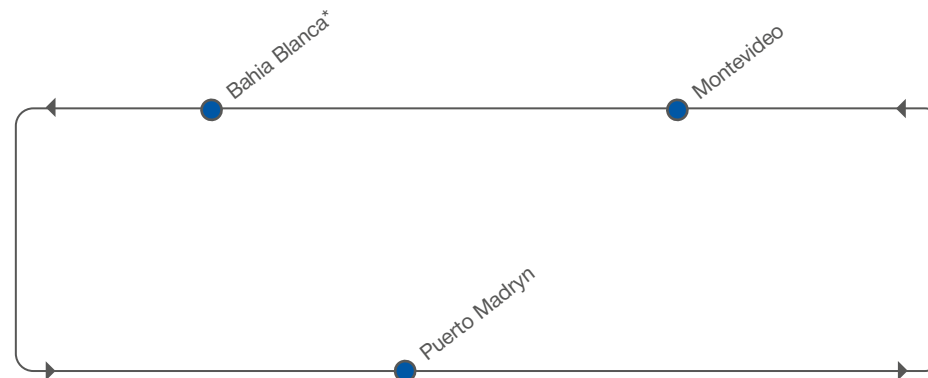

SERVICE HIGHLIGHTS

- Dedicated Patagonia service
- Frequent calls at Puerto Deseado and Puerto Madryn

ARGENTINEAN FEEDER – NORTHERN LOOP

[transit time in days]

TO \ FROM		TO				
		Montevideo	Mar del Plata*	Bahia Blanca*	Puerto Deseado	Puerto Madryn
		Tue	Thu	Sun	Sun	Wed
Montevideo	Wed	–	1	4	4	7
Mar del Plata*	Fri	4	–	–	2	–
Bahia Blanca*	Tue	7	–	–	–	1
Puerto Deseado	Wed	6	8	–	–	–
Puerto Madryn	Sun	2	–	7	–	–

*Bi-weekly

PORT ROTATION

SLING 1

*Bi-weekly

SLING 2

RECEIVING / DELIVERY ADDRESSES

ARGENTINA / Puerto Deseado
 MURCHISON ESTIBAJES –
 Pueyrredon 435. Pto Deseado
 PUERTO : Unidad Ejecutora de
 Portuaria de Santa Cruz
 España, s/n
 9050 Puerto Deseado
 Argentina