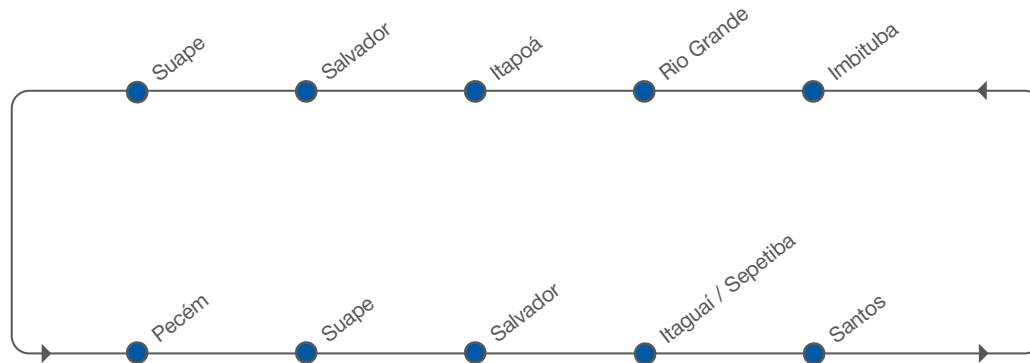

PORT ROTATION

RECEIVING / DELIVERY ADDRESSES

BRAZIL / Suape

Tecon Suape SA
Portuaria
Distrito de Suape
55590-000 Ipojuca
PE – Brazil

BRAZIL / Santos

Santos Brasil Left Bank
V Santos Dumont
11460-970 Guarujá
Vicente de Carvalho
São Paulo
Brazil

BRAZIL / Santos

BTP Right Bank
Av. Engenheiro Augusto Baratap
11095-650 Santos
Alemoa
São Paulo
Brazil

BRAZIL / Pecém

APMT Pecém
Esp do Pecém, Bloco B Sala 4
62674-000 Sao Goncalo do Amarante
Ceara
Pecém
Brazil

BRAZIL / Salvador

Tecon Salvador S.A.
Av. Engenheiro Oscar Pontes, 97
Salvador, CEP 40640-130
BA – Brazil

BRAZIL / Imbituba

Santos Brasil S.A.
Av. Getúlio Vargas, s/n
Imbituba
CEP 88780-000
SC – Brazil

BRAZIL / Rio Grande

TECON Rio Grande S.A.
Av. Almirante Maximiano
Fonseca, 201
Rio Grande
CEP 96204-040
RS – Brazil