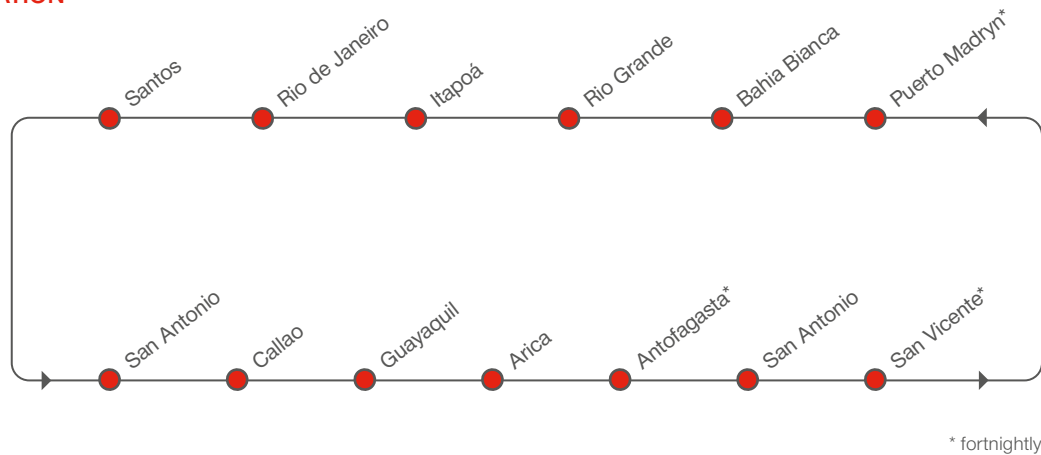

EASTBOUND SERVICE HIGHLIGHTS

- Extensive West Coast port coverage
- Fast and direct connection to South America East Coast
- Regular, reliable connections to all ports via dedicated Hamburg Süd cabotage network

SOUTH AMERICA EAST COAST – SOUTH AMERICA WEST COAST

[transit time in days]

WESTBOUND

TO \ FROM		San Antonio	Callao	Guayaquil	Arica	Antofagasta*	San Vicente*
		Fri	Fri	Mon	Sat	Mon	Mon
Rio Grande	Thu	15	22	25	30	32	39
Itapoá	Sat	13	20	23	28	30	37
Rio de Janeiro	Mon	11	18	21	26	28	35
Santos	Wed	9	16	19	24	26	33
San Antonio	Sat	-	6	9	14	16	23

*fortnightly

SOUTH AMERICA WEST COAST – SOUTH AMERICA EAST COAST

[transit time in days]

EASTBOUND

TO \ FROM		Puerto Madryn*	Bahia Blanca*	Rio Grande	Itapoá	Rio de Janeiro	Santos
		Fri	Thu	Wed	Fri	Sun	Tue
Callao	Sat	20	26	32	34	36	38
Guayaquil	Tue	17	23	29	31	33	35
Arica	Sun	12	18	24	26	28	30
Antofagasta*	Tue	10	16	22	24	26	28
San Antonio	Fri	7	13	19	21	23	25
San Vicente*	Tue	3	9	15	17	19	21
Puerto Madryn*	Tue	-	2	8	10	12	14
Bahia Blanca*	Sat	-	-	4	6	8	10

*fortnightly

PORT ROTATION

RECEIVING / DELIVERY ADDRESSES

ARGENTINA / Bahia Blanca

Terminal de Servicios Portuarios
Patagonia Norte S.A.
Av. Colectividades s/n
Puerto de Bahia Blanca
ZIP 8103 Pcia de Buenos Aires
Rep. Argentina