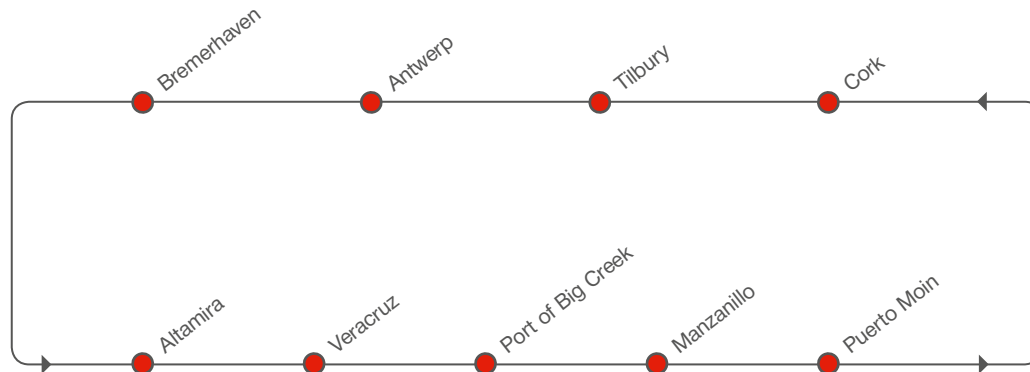

PORT ROTATION

RECEIVING / DELIVERY ADDRESSES

BELGIUM / Antwerp

B.N.F.W. Belfruco
Belgian New Fruit Wharf nv
Rostockweg 1
haven 212
2030 Antwerp

BELIZE / Port of Big Creek

Port of Big Creek
3 Port Road
Big Creek
Belize, CA

COSTA RICA / Puerto Moin

Terminal Gastón Kogan Kogan
JAPDEVA; Costado Sur del Parque Vargas

GERMANY / Bremerhaven

NTB North Sea Terminal Bremerhaven GmbH & Co.
Bremerhaven GmbH & Co.
27568 Bremerhaven, Germany

IRELAND / Cork

Ringaskiddy Deepwater Terminal
Custom House St. Centre
Cork, Ireland

MEXICO / Altamira

Altamira Terminal Portuaria (ATP)
Carretera Terminal de usos multiples s/n,
Local 1, Puerto de Altamira,
89603 Altamira
TAMPS, México

MEXICO / Veracruz

Terminal Internacional Contenedores Asociados de Veracruz
S.A de C.V (ICAVE)
Calle Morelos #159, José María Morelos, 91700
Veracruz, Ver., México

PANAMA / Manzanillo

Manzanillo International Terminal
Coco Solo Sur, Moulten Avenue
Colon, Republic of Panama
Colon Free Zone
P.O. Box 0302-00239

UK / Tilbury

London Container Terminal Ltd
41 Northfleet Hope House Site
Tilbury RM18 7HX
United Kingdom