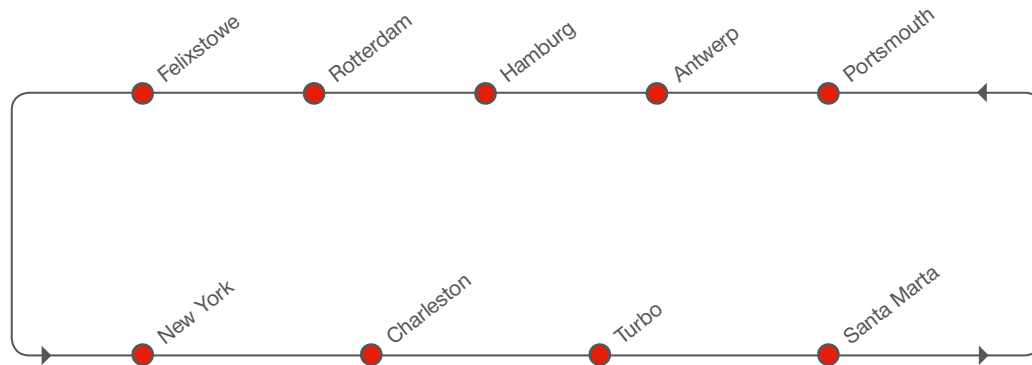

PORT ROTATION

RECEIVING / DELIVERY ADDRESSES

BELGIUM / Antwerp

B.N.F.W. Belfruco
Belgian New Fruit Wharf nv
Rostockweg 1
haven 212
2030 Antwerp

COLOMBIA / Santa Marta

SMITCO
Carrera 1a. No.10A-12
Santa Marta A.A. 655
Santa Marta,
Colombia

COLOMBIA / Turbo

Turbo Port
Anchorage
Turbo
Colombia

GERMANY / Hamburg

HHLA Frucht- und Kuehlzentrum Terminal
Hamburg GmbH
Dessauer Straße 10
20457 Hamburg

NETHERLANDS / Rotterdam

APM Terminal Rotterdam
Coloradoweg 50
Maasvlakte 3199 La

UNITED KINGDOM / Felixstowe

Felixstowe Dock And Railway
Company
Tomline House
The Dock
Felixstowe LP11 3SY
Suffolk

USA / Charleston

North Charleston Marine Terminal
Remount Road 1000
North Charleston 29406
South Carolina

USA / New York

APM Terminal Port Elizabeth
McLester Street 5080
Elizabeth 07207
NJ USA