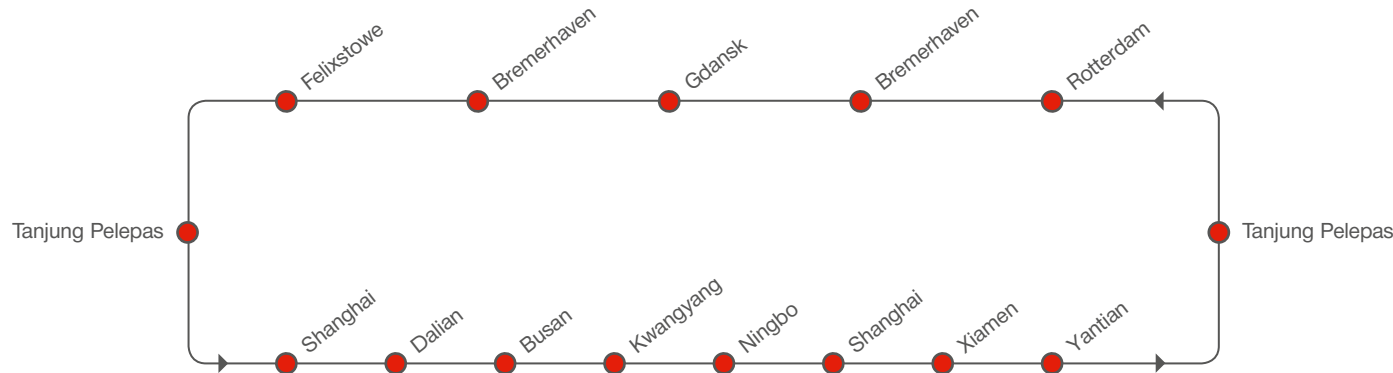

WESTBOUND

EUROPE – ASIA

[transit time in days]

TO \ FROM	EASTBOUND					
	Tanjung Pelepas	Shanghai	Dalian	Busan	Kwangyang	Ningbo
Gdansk	Tue 28	35	37	40	41	44
Bremerhaven	Tue 22	29	32	35	36	37
Felixstowe	Thu 19	26	28	31	32	35
Tanjung Pelepas	Wed -	5	9	11	13	15

EASTBOUND

PORT ROTATION

RECEIVING / DELIVERY ADDRESSES

CHINA / Dalian

Dalin Intern. Containers Terminal
Dayao Bay Cont. Terminal Phase 3
Xingang Development Zone
Dalian 116601 / Liaoning

CHINA / Ningbo

Ningbo Gangji (Yining) Terminal
Jinxiang Road 8
315041 Ningbo, Zhejiang

CHINA / Xiamen

Xiamen Songyu Container Terminal
No. 1688 Jiangang Road
Haicang District
Fujian Province
361026 Xiamen

CHINA / Yantian

Yantian International Container
Terminal Ltd.
Yantian Port, Sha Tou Jiao
518081 Shenzhen
Guangdong

NETHERLANDS / Rotterdam

APM Terminal Rotterdam
Coloradoweg 50
Maasvlakte 3199 LA
Rotterdam, Netherlands

SINGAPORE / Singapore

PSA Corporation
Harbour Drive 33
#2 Pasir Panjang Terminal Building
Singapore 089055