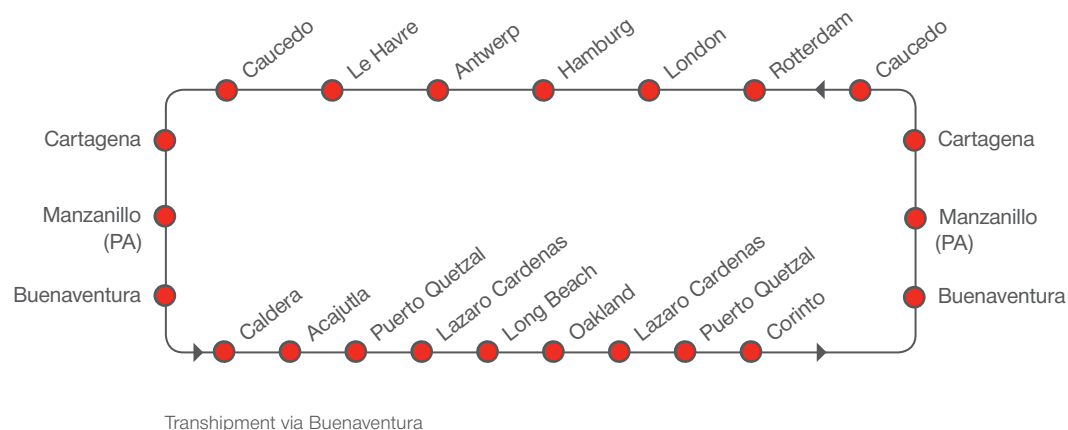

PORT ROTATION

RECEIVING / DELIVERY ADDRESSES

BELGIUM / Antwerp
DP World Antwerp N.V.
Delwaide Dock Terminal / Quay 742
Antwerp

CANADA / Vancouver, B.C.
Fraser Surrey Dock
11060 Elevator Road
Surrey, V3V 2R7 BC

COLOMBIA / Buenaventura
SP Terminal de Contenedores de
Buenaventura, "TCBUEN S.A."
Carrera 28A # 7 - 152
Buenaventura
Colombia

COLOMBIA / Cartagena
Terminal de Contenedores de
Cartagena S.A. (CONTECAR)
Mamonal Km. 1
Cartagena de Indias
D.T.H. y C., Colombia

COSTA RICA / Caldera
Sociedad Portuaria de Caldewra S.A.
1 KM suroeste de Restaurante
Tadaris Puerto Caldera
Esparza
Costa Rica

DOMINICAN REPUBLIC / Caucedo
DP World Caucedo
Free Zone Multimodal Caucedo
Autopista Las Americas Km.28.5
Punta Caucedo, Boca Chica

FRANCE / Le Havre
Terminal de France
Route de L'estuaire, Quai du Havre
76600 Le Havre

GERMANY / Hamburg
HHLA Container Terminal Altenwerder
GmbH
Am Ballinkai 1
21129 Hamburg

GUATEMALA / Puerto Quetzal
Empresa Portuaria Quetzal
KM 102 Autopista Escuintla
Puerto Quetzal
Escuintla
Guatemala

MEXICO / Lazaro Cardenas
Lazaro Cardenas Terminal Portuaria
de Contenedores

NETHERLANDS / Rotterdam
ECT City Terminal
Reeweg, Havennr. 2750
Rotterdam

NICARAGUA / Corinto
Port of Corinto

PANAMA / M.I.T.
Manzanillo International Terminal
Coco Solo Sur, Moulten Avenue
Colon, Republic of Panama
Colon Free Zone
P.O. Box 0302-00239

UNITED KINGDOM / London
London Container Terminal (LGP)
The Manorway
SS17 9PD, London

USA / Long Beach
SSA Terminals
700 Pier A Plaza
Long Beach, CA 90813, USA

USA / Oakland
Oakland International Container Terminal
1717 Middle Harbor Rd.
Oakland, CA 94607, USA

USA / Seattle
SSA Marine Terminal – T18
1050 SW Spokane Street
Seattle, WA 98134, USA