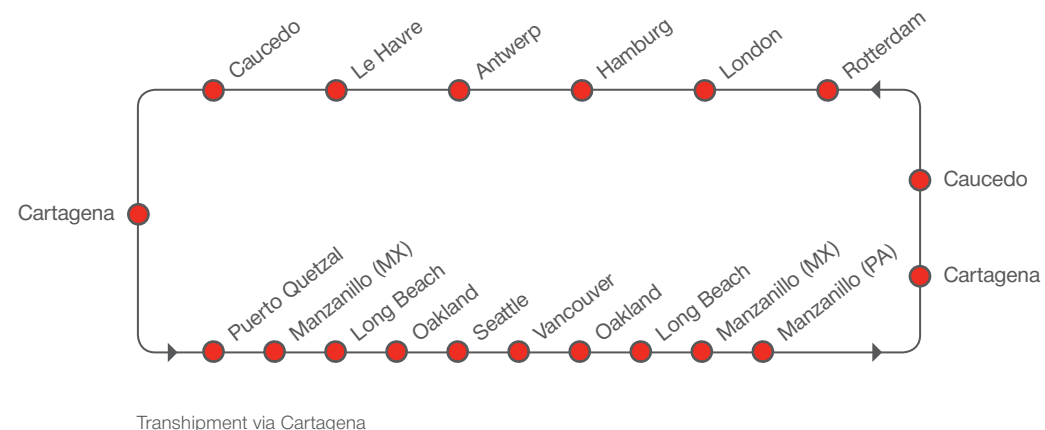

PORT ROTATION

RECEIVING / DELIVERY ADDRESSES

BELGIUM / Antwerp
DP World Antwerp N.V.
Delwaide Dock Terminal / Quay 742
Antwerp

CANADA / Vancouver, B.C.
Fraser Surrey Dock
11060 Elevator Road
Surrey, V3V 2R7 BC

COLOMBIA / Buenaventura
SP Terminal de Contenedores de
Buenaventura, "TCBUEN S.A."
Carrera 28A # 7 - 152
Buenaventura
Colombia

COLOMBIA / Cartagena
Terminal de Contenedores de
Cartagena S.A. (CONTECAR)
Mamonal Km. 1
Cartagena de Indias
D.T.H. y C., Colombia

COSTA RICA / Caldera
Sociedad Portuaria de Caldewra S.A.
1 KM suroeste de Restaurante
Tadaris Puerto Caldera
Esparza
Costa Rica

DOMINICAN REPUBLIC / Caucedo
DP World Caucedo
Free Zone Multimodal Caucedo
Autopista Las Americas Km.28.5
Punta Caucedo, Boca Chica

FRANCE / Le Havre
Terminal de France
Route de L'estuaire, Quai du Havre
76600 Le Havre

GERMANY / Hamburg
HHLA Container Terminal Altenwerder
GmbH
Am Ballinkai 1
21129 Hamburg

GUATEMALA / Puerto Quetzal
Empresa Portuaria Quetzal
KM 102 Autopista Escuintla
Puerto Quetzal
Escuintla
Guatemala

MEXICO / Lazaro Cardenas
Lazaro Cardenas Terminal Portuaria
de Contenedores

NETHERLANDS / Rotterdam
ECT City Terminal
Reeweg, Havennr. 2750
Rotterdam

NICARAGUA / Corinto
Port of Corinto

PANAMA / M.I.T.
Manzanillo International Terminal
Coco Solo Sur, Moulten Avenue
Colon, Republic of Panama
Colon Free Zone
P.O. Box 0302-00239

UNITED KINGDOM / London
London Container Terminal (LGP)
The Manorway
SS17 9PD, London

USA / Long Beach
SSA Terminals
700 Pier A Plaza
Long Beach, CA 90813, USA

USA / Oakland
Oakland International Container Terminal
1717 Middle Harbor Rd.
Oakland, CA 94607, USA

USA / Seattle
SSA Marine Terminal – T18
1050 SW Spokane Street
Seattle, WA 98134, USA