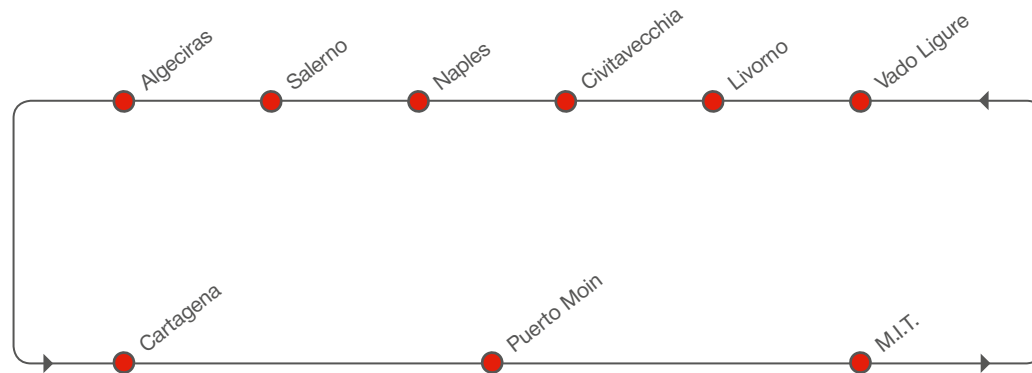

### WESTBOUND

### CARIBBEAN – WEST MEDITERRANEAN

[transit time in days]

TO	FROM	Cartagena					
		Sun	Mon	Tue	Wed	Thu	Mon
M.I.T.	Mon	13	14	15	16	17	21
Santa Marta*	Sun	14	15	16	17	18	22
Puerto Moin	Sat	15	16	17	18	19	23
Puerto Cortes*	Thu	17	18	19	20	21	24
Santo Tomas de Castilla*	Wed	18	19	20	21	22	26
Cartagena	Tue	19	20	21	22	23	27
Turbo*	Sun	20	21	22	23	24	28

### EASTBOUND

\* via transshipment in M.I.T.

## PORT ROTATION