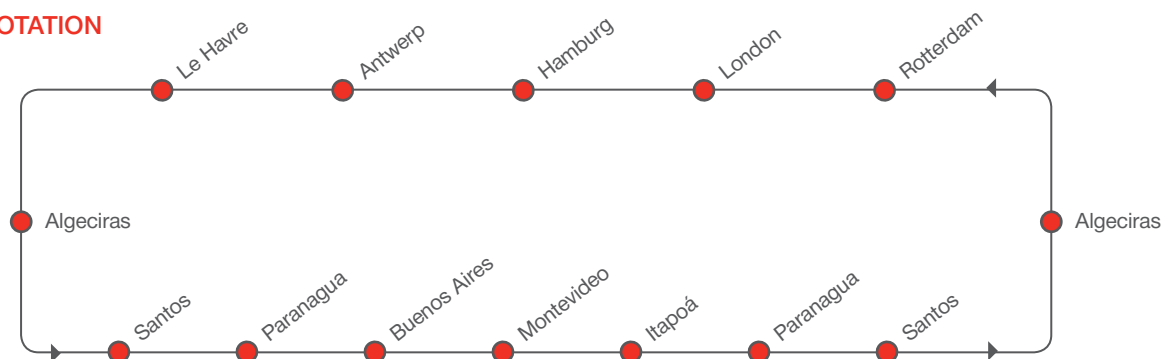

South America East Coast to Europe/West Mediterranean

SAEC | MESA

Product highlights for the new service setup

- Direct link from all main North European ports including extensive coverage of the Nordic and Baltic ports to the South America East Coast
- Best-in-class direct outbound products to South America East Coast with very competitive transit times from the West Mediterranean
- Tailor-made connection in Tangiers and Algeciras northbound with an extensive coverage of East Mediterranean and Middle East destinations via our hubs in Tangier (Morocco) and Algeciras (Spain)
- Unique ECSA port coverage with direct Pecem call
- State-of-the-art container vessels specialized in reefer transportation

EUROPE – SOUTH AMERICA EAST COAST / Sling 1

[transit time in days]

SOUTHBOUND

TO		Santos	Paranaguá	Buenos Aires	Montevideo	Itapoa
FROM		Fri	Sun	Wed	Sat	Tue
Rotterdam	Thu	22	24	27	30	33
London	Fri	21	23	24	29	32
Hamburg	Mon	18	20	23	26	29
Antwerp	Thu	15	17	20	23	26
Le Havre	Fri	14	16	19	22	25
Algeciras	Tue	10	12	15	18	21

Transit times subject to final confirmation.

PORT ROTATION

South America East Coast to Europe/West Mediterranean

SAEC | MESA

SOUTH AMERICA EAST COAST / MOROCCO – EUROPE / Sling 2
[transit time in days]

NORTHBOUND

Transit times subject to final confirmation.

PORT ROTATION

South America East Coast to Europe/West Mediterranean

SAEC | MESA

SOUTH AMERICA EAST COAST – MEDITERRANEAN

[transit time in days]

NORTHBOUND

TO		Tangier	Algeciras	Marsaxlokk	Genoa	Barcelona	Valencia
FROM		Sat	Sun	Fri	Mon	Wed	Thu
Buenos Aires	Fri	22	23	28	31	33	34
Rio Grande	Mon	19	20	25	28	30	31
Itajaí	Thu	16	17	22	25	27	28
Itapoá	Sat	14	15	20	23	25	26
Santos	Sun	13	14	19	22	24	25
Sepetiba	Tue	11	12	17	20	22	23